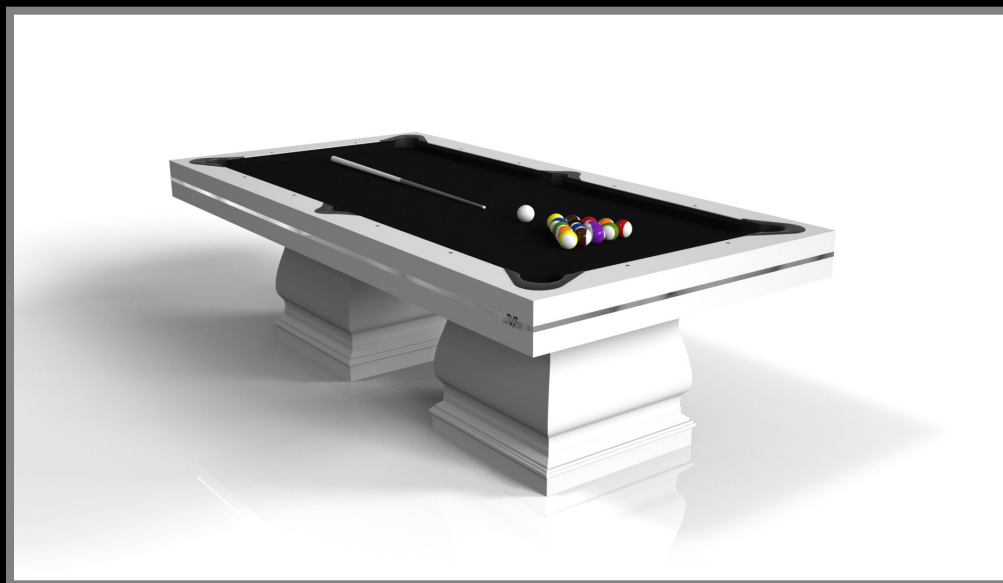

All models can be customized in your choice of bespoke sizes, colors, wood species, metals and finishes.

sleVcte

BALUSTER

Two hand-sculpted legs bestow a sense of classic style upon this handcrafted table. This luxury wood game table features a smooth rectangular top perched upon two wide baluster column legs that mimic the curves and lines of crown molding. It's a sophisticated option designed for superior playability – and it's an easy addition to any room decorated with classic, traditional, or transitional decor.

All models can be customized in your choice of bespoke sizes, colors, wood species, metals and finishes.

sleVcte

BESO

With an open metal foundation, our Beso table is a unique expression of contemporary forms and negative space. This table is handcrafted by our master artisans with a rectangle-in-rectangle base that echoes the angles and edges of a regulation game top. The aesthetic is simple yet sleek, combining superior playability with uncompromised style.