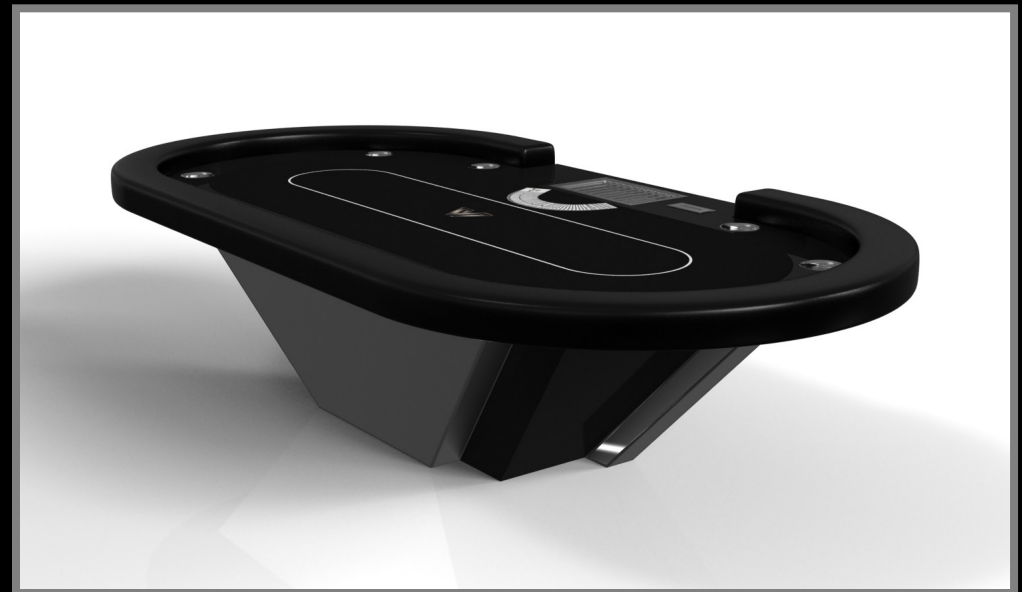

sleVcte

All models can be customized in your choice of bespoke sizes, colors, wood species, metals and finishes.

VOGUE

Handcrafted with clean lines, sharp angles, and a pyramid base, the Vogue table strikes the perfect balance between sport-inspired style and contemporary design. Timeless in its appeal and revered for its practicality and purpose, this custom table is beautifully crafted from solid maple wood saturated with oil stains that give it a cutting edge look.

All models can be customized in your choice of bespoke sizes, colors, wood species, metals and finishes.

VOLTA

Bring the energy and excitement of competitive gaming into your home or commercial space with this sleek Volta table. Constructed with a durable metal base, this table features a regulation game top and a singular base with overlapping details and smooth angles that evoke a modern, almost futuristic feel. From certain points of view, the base appears to be a solid block; from others it boasts a unique expression of negative space.