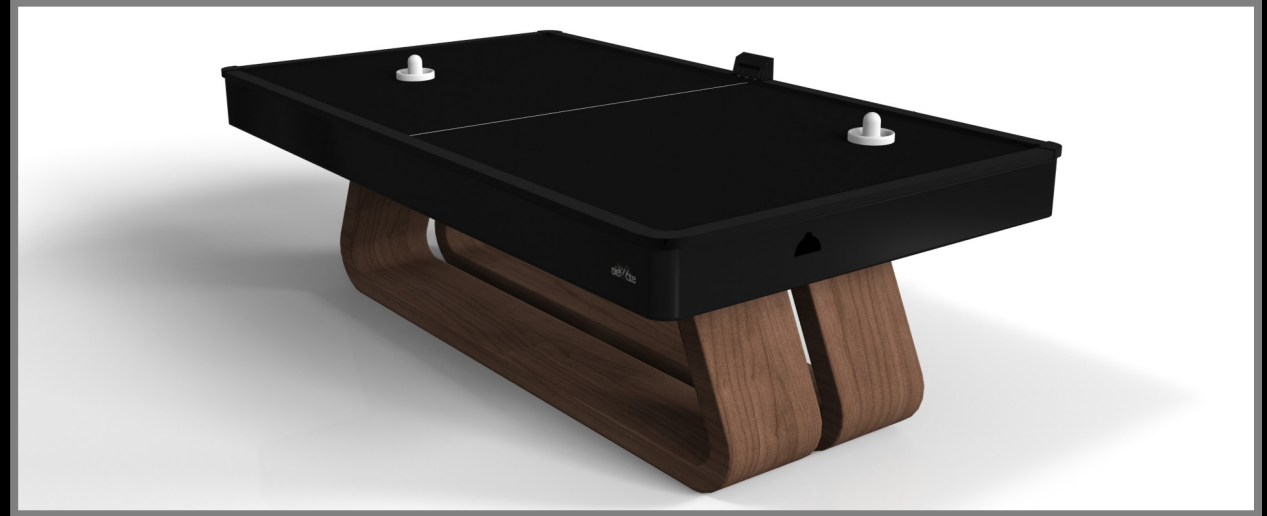

All models can be customized in your choice of bespoke sizes, colors, wood species, metals and finishes.

LOUVE

Three solid pieces of wood seemingly float around a concealed center base, making the Louve table one of our most mind-bending designs. Crafted from solid wood, this contemporary table features a smooth hand-sanded finish with a tapered base that creates a timeless pyramidal form.

All models can be customized in your choice of bespoke sizes, colors, wood species, metals and finishes.

sleVcte

LUGE

An open base with sweeping curves and smooth edges imparts a light, airy feel upon the Luge table. Evoking a sense of speed and the spirit of continuous movement, this exclusive maple wood table features a split base with open sides and a classic square table top that counterbalances the infinite curvature of the rounded base.