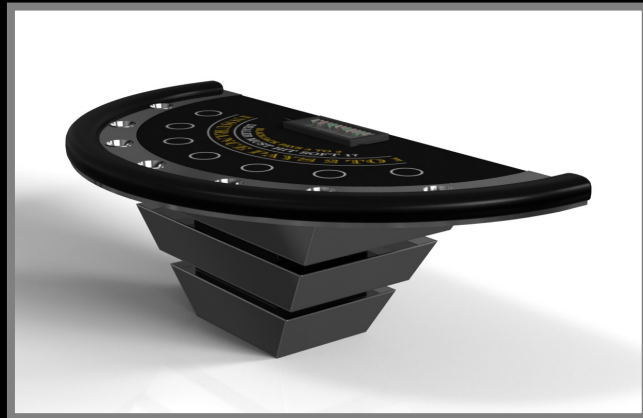

All models can be customized in your choice of bespoke sizes, colors, wood species, metals and finishes.

LOUVE

Three solid pieces of wood seemingly float around a concealed center base, making the Louve table one of our most mind-bending designs. Crafted from solid wood, this contemporary table features a smooth hand-sanded finish with a tapered base that creates a timeless pyramidal form.