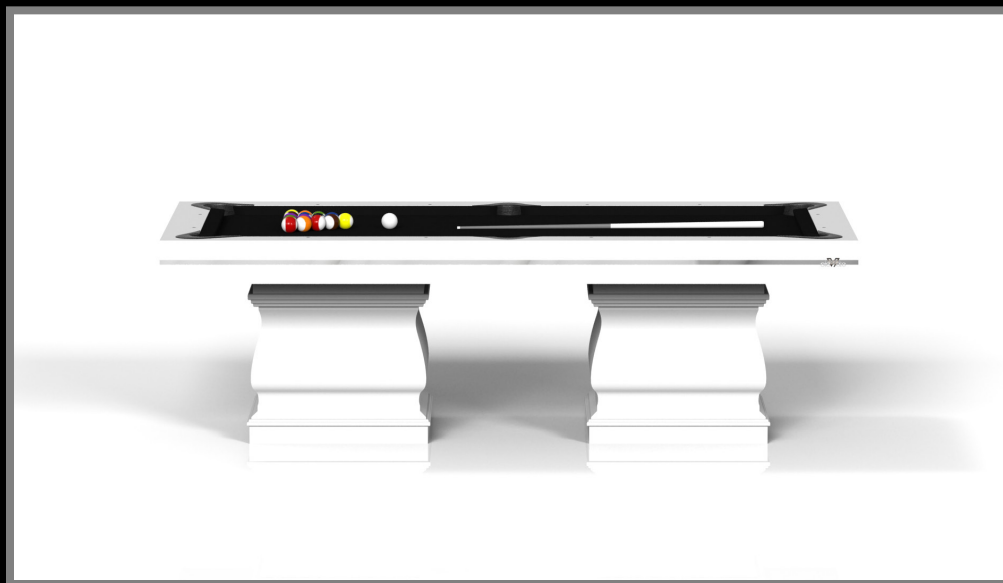

All models can be customized in your choice of bespoke sizes, colors, wood species, metals and finishes.

sleVcte

BALUSTER

Two hand-sculpted legs bestow a sense of classic style upon this handcrafted table. This luxury wood game table features a smooth rectangular top perched upon two wide baluster column legs that mimic the curves and lines of crown molding. It's a sophisticated option designed for superior playability – and it's an easy addition to any room decorated with classic, traditional, or transitional decor.