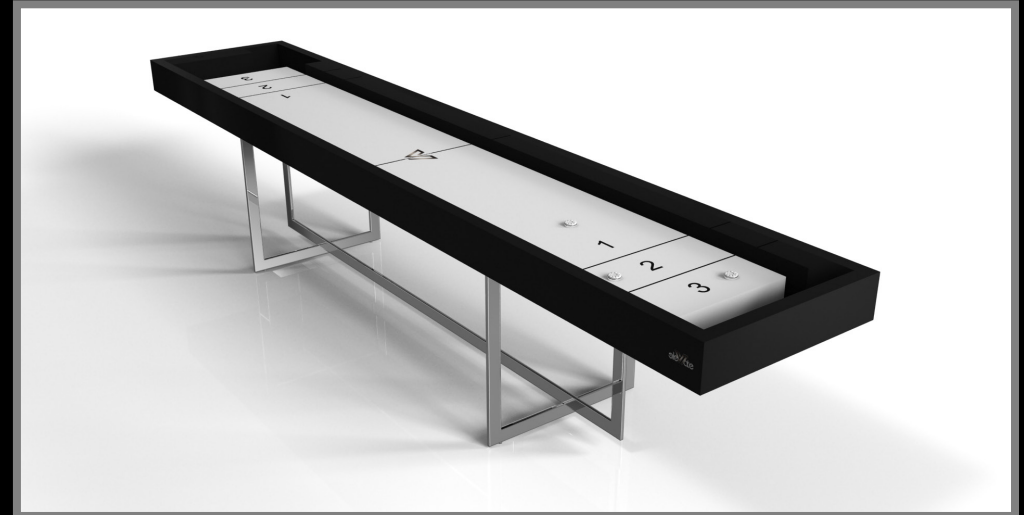

All models can be customized in your choice of bespoke sizes, colors, wood species, metals and finishes.

sleVcte

BALUSTER

Two hand-sculpted legs bestow a sense of classic style upon this handcrafted table. This luxury wood game table features a smooth rectangular top perched upon two wide baluster column legs that mimic the curves and lines of crown molding. It's a sophisticated option designed for superior playability – and it's an easy addition to any room decorated with classic, traditional, or transitional decor.

All models can be customized in your choice of bespoke sizes, colors, wood species, metals and finishes.

sleVcte

BESO

With an open metal foundation, our Beso table is a unique expression of contemporary forms and negative space. This table is handcrafted by our master artisans with a rectangle-in-rectangle base that echoes the angles and edges of a regulation game top. The aesthetic is simple yet sleek, combining superior playability with uncompromised style.

All models can be customized in your choice of bespoke sizes, colors, wood species, metals and finishes.

DON

Champagne gold accents add undeniable elegance to this luxury table. Offering superior playability and uncompromised style, this design features hand carved details, decorative metal elements, and metal sabots at the bottom of each leg. The side skirts are artfully trimmed to create the high and low texture of crown molding, providing a beautiful contrast against the smooth, tapered legs. With its distinctive combination of form and function, this table is a noteworthy addition to any room.