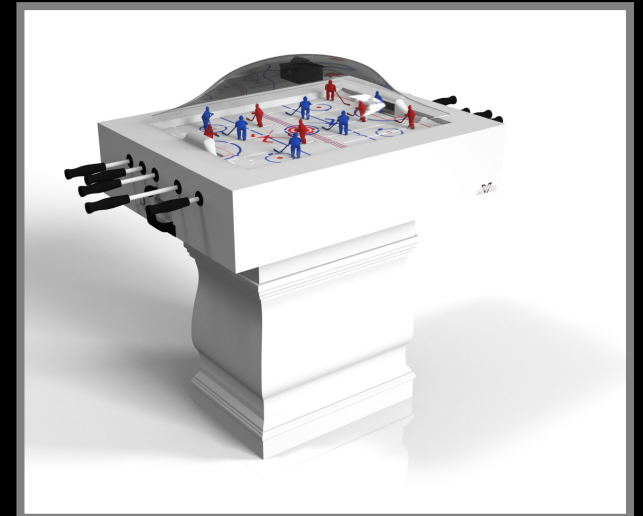

sleVcte

AMBROSIA

Supported by two rectangular open pedestals as the base, this handcrafted table is modern and minimalistic with its combination of simple, geometric forms. Viewed from the front, the use of negative space is evident; viewed from the side, the base appears to be one solid form. A hand-sanded hardwood top frames the impeccable game surface, allowing for the perfect combination of superior playability and irrefutable style.

All models can be customized in your choice of bespoke sizes, colors, wood species, metals and finishes.

sleVcte

BALUSTER

Two hand-sculpted legs bestow a sense of classic style upon this handcrafted table. This luxury wood game table features a smooth rectangular top perched upon two wide baluster column legs that mimic the curves and lines of crown molding. It's a sophisticated option designed for superior playability – and it's an easy addition to any room decorated with classic, traditional, or transitional decor.

All models can be customized in your choice of bespoke sizes, colors, wood species, metals and finishes.

sleVcte

BESO

With an open metal foundation, our Beso table is a unique expression of contemporary forms and negative space. This table is handcrafted by our master artisans with a rectangle-in-rectangle base that echoes the angles and edges of a regulation game top. The aesthetic is simple yet sleek, combining superior playability with uncompromised style.