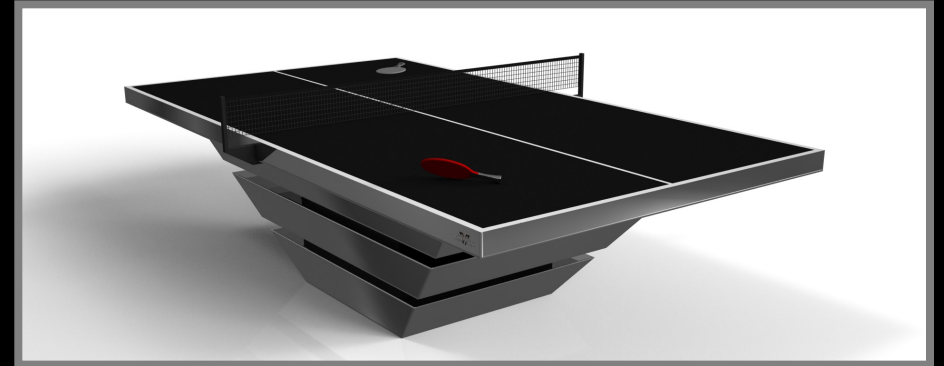

DRACO

All models can be customized in your choice of bespoke sizes, colors, wood species, metals and finishes.

sleVcte

ELLIPSE

Smooth curves create a sense of free-flowing movement, making the Ellipse table an elegant, eye-catching addition to any room. This luxury game table features a sturdy center base formed with purposeful precision to offer varied views from different angles.

ELLIPSE

All models can be customized in your choice of bespoke sizes, colors, wood species, metals and finishes.

KORS

The Kors table is a superior example of contrasting geometric forms. This table features an angular base that highlights the beauty of negative space from the front view. From the side view, it offers a completely different perspective with unexpected dimensional details that demand attention. The end result is a clean, modern design that offers equal parts style, sophistication, and superior playability.

All models can be customized in your choice of bespoke sizes, colors, wood species, metals and finishes.

LOUVE

Three solid pieces of wood seemingly float around a concealed center base, making the Louve table one of our most mind-bending designs. Crafted from solid wood, this contemporary table features a smooth hand-sanded finish with a tapered base that creates a timeless pyramidal form.