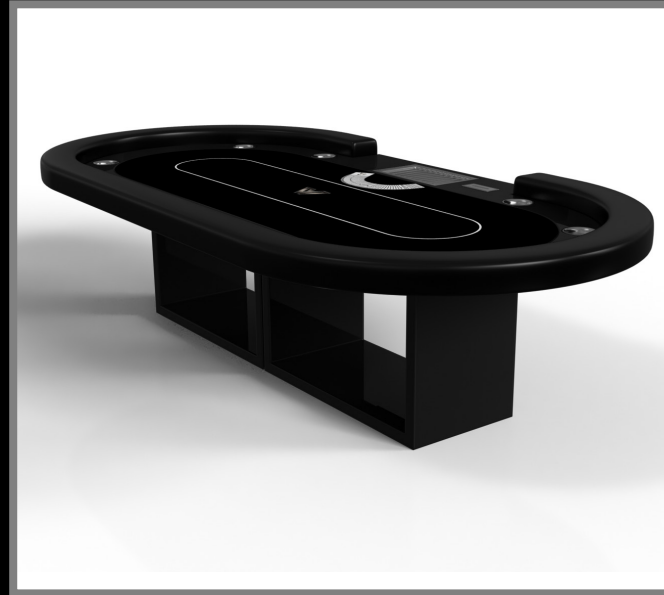

sleVcte

AMBROSIA

Supported by two rectangular open pedestals as the base, this handcrafted table is modern and minimalistic with its combination of simple, geometric forms. Viewed from the front, the use of negative space is evident; viewed from the side, the base appears to be one solid form. A hand-sanded hardwood top frames the impeccable game surface, allowing for the perfect combination of superior playability and irrefutable style.

All models can be customized in your choice of bespoke sizes, colors, wood species, metals and finishes.

sleVcte

BALUSTER

Two hand-sculpted legs bestow a sense of classic style upon this handcrafted table. This luxury wood game table features a smooth rectangular top perched upon two wide baluster column legs that mimic the curves and lines of crown molding. It's a sophisticated option designed for superior playability – and it's an easy addition to any room decorated with classic, traditional, or transitional decor.

All models can be customized in your choice of bespoke sizes, colors, wood species, metals and finishes.

sleVcte

BESO

With an open metal foundation, our Beso table is a unique expression of contemporary forms and negative space. This table is handcrafted by our master artisans with a rectangle-in-rectangle base that echoes the angles and edges of a regulation game top. The aesthetic is simple yet sleek, combining superior playability with uncompromised style.