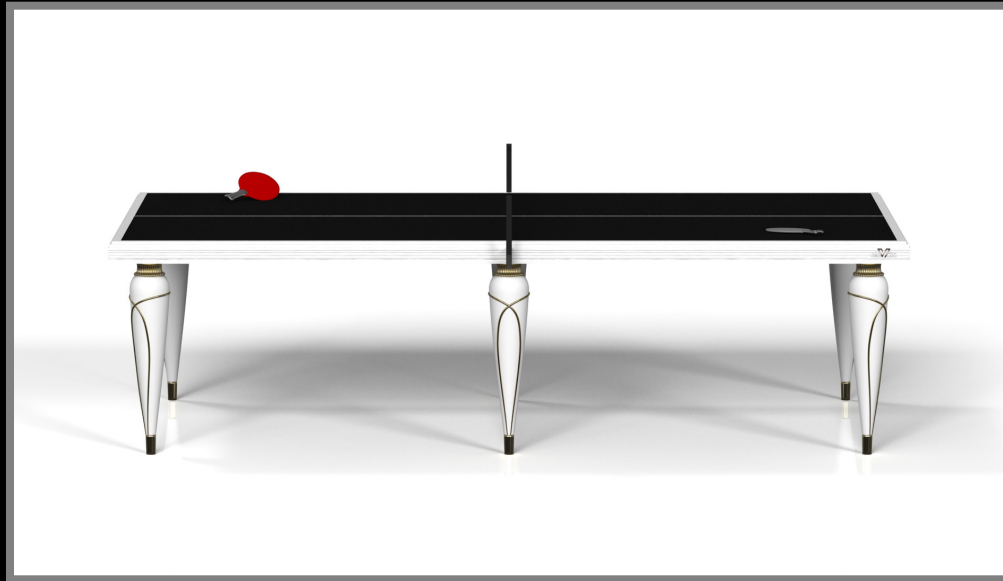

All models can be customized in your choice of bespoke sizes, colors, wood species, metals and finishes.

sleVcte

BALUSTER

Two hand-sculpted legs bestow a sense of classic style upon this handcrafted table. This luxury wood game table features a smooth rectangular top perched upon two wide baluster column legs that mimic the curves and lines of crown molding. It's a sophisticated option designed for superior playability – and it's an easy addition to any room decorated with classic, traditional, or transitional decor.

All models can be customized in your choice of bespoke sizes, colors, wood species, metals and finishes.

sleVcte

BESO

With an open metal foundation, our Beso table is a unique expression of contemporary forms and negative space. This table is handcrafted by our master artisans with a rectangle-in-rectangle base that echoes the angles and edges of a regulation game top. The aesthetic is simple yet sleek, combining superior playability with uncompromised style.

All models can be customized in your choice of bespoke sizes, colors, wood species, metals and finishes.

DON

Champagne gold accents add undeniable elegance to this luxury table. Offering superior playability and uncompromised style, this design features hand carved details, decorative metal elements, and metal sabots at the bottom of each leg. The side skirts are artfully trimmed to create the high and low texture of crown molding, providing a beautiful contrast against the smooth, tapered legs. With its distinctive combination of form and function, this table is a noteworthy addition to any room.