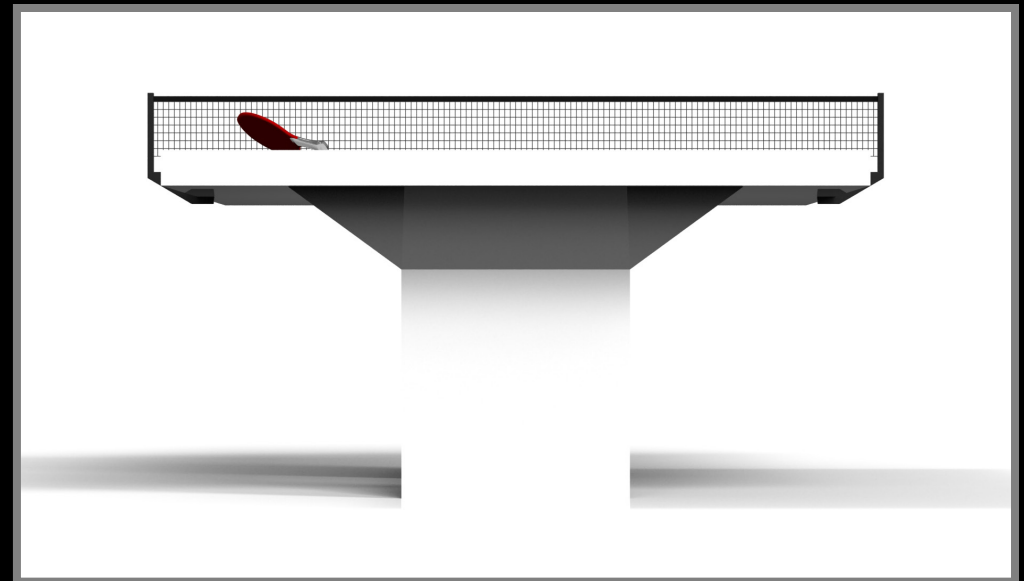

sleVate

All models can be customized in your choice of bespoke sizes, colors, wood species, metals and finishes.

TRESTLE

Minimalist design meets opulent elegance in the Trestle table. Detailed with a thick, sturdy top, this contemporary table is expertly crafted from oil-stained wood in a crisp and clean finish. Square block legs give it a stark, geometric look that contributes to its timeless appeal.

sleVcte

TRINITY

A contemporary composition of clean lines and sleek edges, the Trinity table is an elegant expression of modern design. Handcrafted from natural and sustainable woods, this table offers statement-making style with sharp angles that form three distinct triangles when viewed from the side. When viewed from each end, a Z-shaped pattern takes form, giving this high-end table a bold, geometric appeal that fits seamlessly into any modern room design.