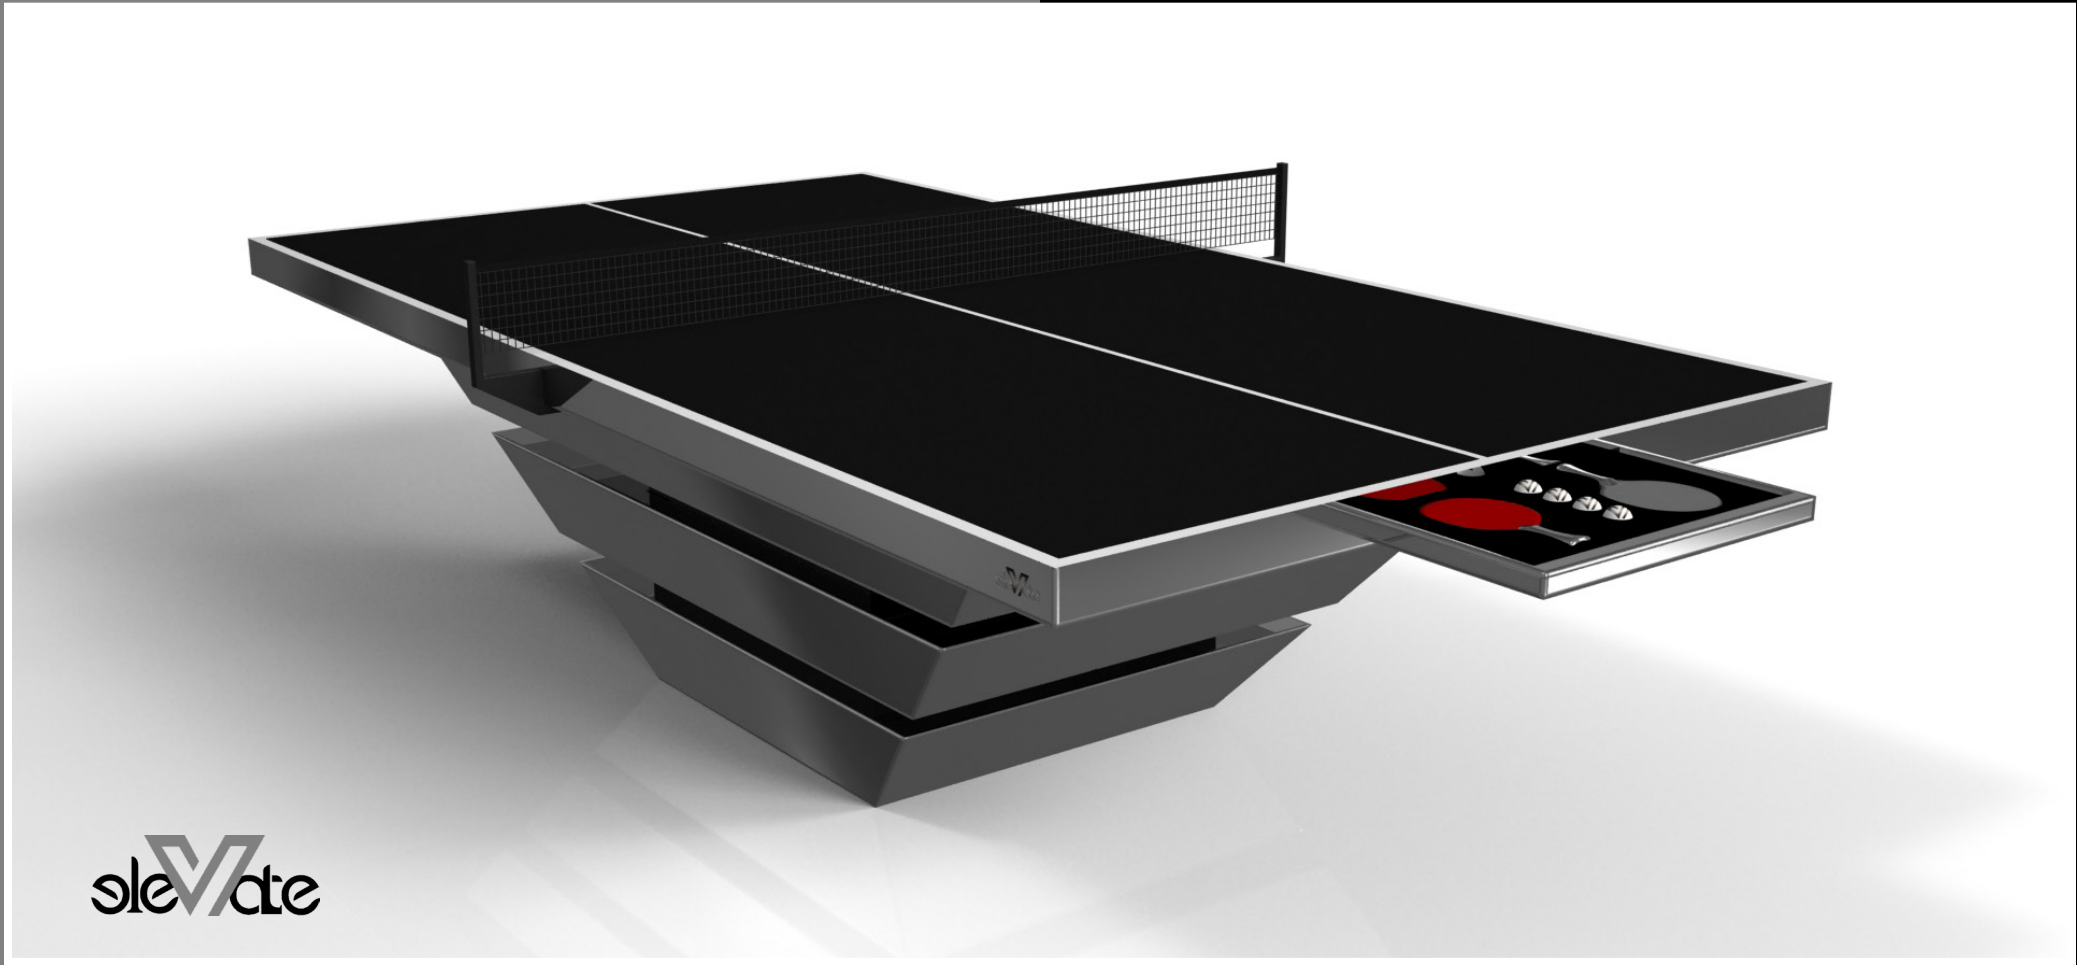

DRACO

All models can be customized in your choice of bespoke sizes, colors, wood species, metals and finishes.

sleVcte

ELLIPSE

Smooth curves create a sense of free-flowing movement, making the Ellipse table an elegant, eye-catching addition to any room. This luxury game table features a sturdy center base formed with purposeful precision to offer varied views from different angles.

ELLIPSE

All models can be customized in your choice of bespoke sizes, colors, wood species, metals and finishes.

KORS

The Kors table is a superior example of contrasting geometric forms. This table features an angular base that highlights the beauty of negative space from the front view. From the side view, it offers a completely different perspective with unexpected dimensional details that demand attention. The end result is a clean, modern design that offers equal parts style, sophistication, and superior playability.

All models can be customized in your choice of bespoke sizes, colors, wood species, metals and finishes.

LOUVE

Three solid pieces of wood seemingly float around a concealed center base, making the Louve table one of our most mind-bending designs. Crafted from solid wood, this contemporary table features a smooth hand-sanded finish with a tapered base that creates a timeless pyramidal form.