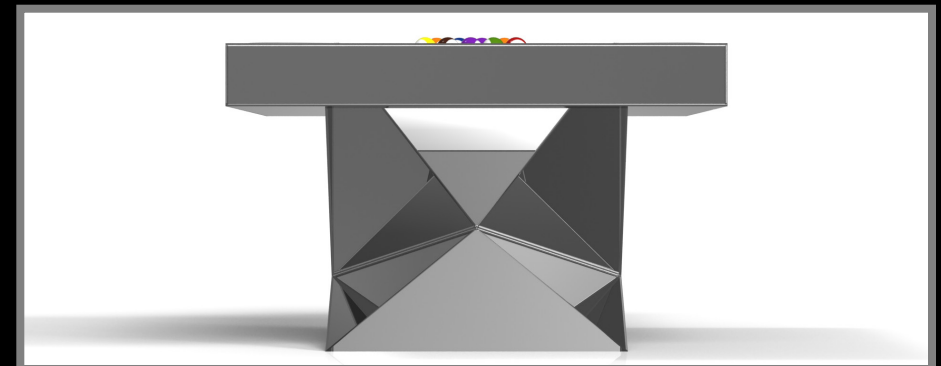

ELLIPSE

All models can be customized in your choice of bespoke sizes, colors, wood species, metals and finishes.

KORS

The Kors table is a superior example of contrasting geometric forms. This table features an angular base that highlights the beauty of negative space from the front view. From the side view, it offers a completely different perspective with unexpected dimensional details that demand attention. The end result is a clean, modern design that offers equal parts style, sophistication, and superior playability.