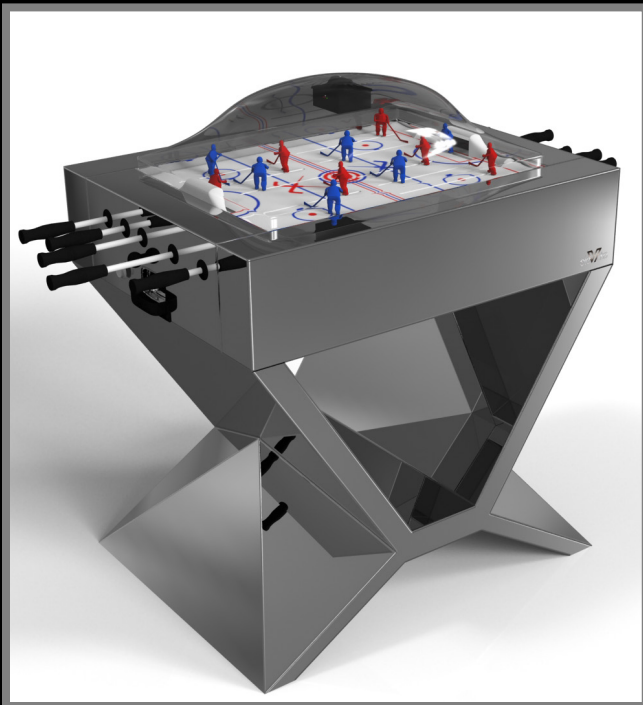

ELLIPSE

All models can be customized in your choice of bespoke sizes, colors, wood species, metals and finishes.

KORS

The Kors table is a superior example of contrasting geometric forms. This table features an angular base that highlights the beauty of negative space from the front view. From the side view, it offers a completely different perspective with unexpected dimensional details that demand attention. The end result is a clean, modern design that offers equal parts style, sophistication, and superior playability.

All models can be customized in your choice of bespoke sizes, colors, wood species, metals and finishes.

LOUVE

Three solid pieces of wood seemingly float around a concealed center base, making the Louve table one of our most mind-bending designs. Crafted from solid wood, this contemporary table features a smooth hand-sanded finish with a tapered base that creates a timeless pyramidal form.