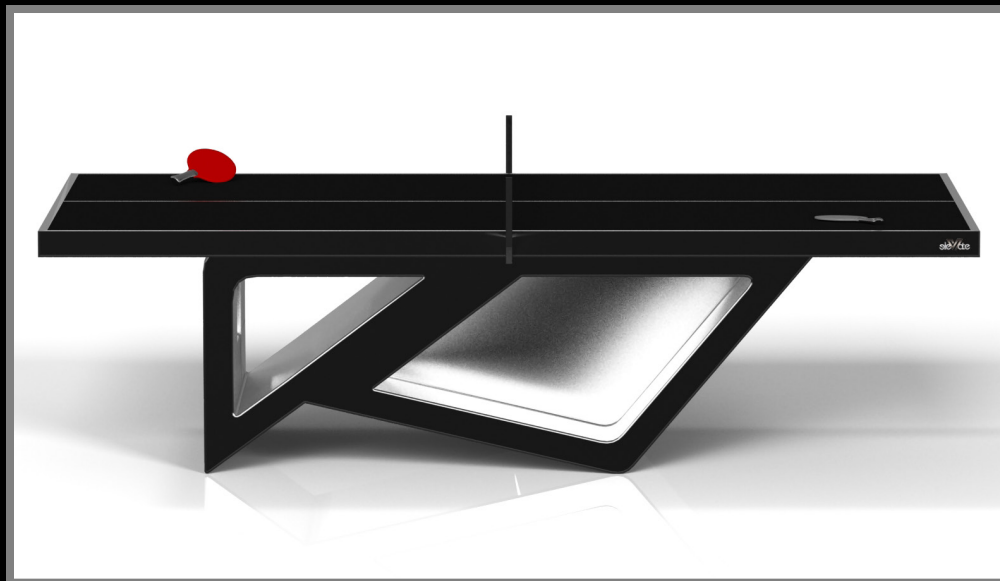

All models can be customized in your choice of bespoke sizes, colors, wood species, metals and finishes.

sleVcte

MAZE

With a combination of acute angles, smooth lines, and geometric configurations, the Maze table is characterized by a labyrinth-inspired base with a mystifying motif. Beautifully detailed with a smooth top, this luxury wooden table exudes cutting edge style and contemporary charm, making it a fascinating focal point in any room.

All models can be customized in your choice of bespoke sizes, colors, wood species, metals and finishes.

sleVcte

RUMBA

Drawing inspiration from the beauty of geometric forms, the Rumba table is characterized by a series of hollow and solid shapes that form an offset asymmetric base. Accented with a smooth top for entertaining, this custom table features a high-end designer appeal that coordinates seamlessly into any modern room design.

All models can be customized in your choice of bespoke sizes, colors, wood species, metals and finishes.

SID

Handcrafted with intricate accents and a precision-carved curved base, the Sid table encompasses a series of smooth edges, distinctive details, and unconventional elements in one unique expression of luxury design. Built by hand with a crisp and clean finish, this contemporary table boasts a signature blend of expert craftsmanship and novel composition.