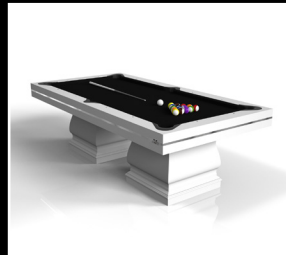

BALUSTER
Page no. 05-08