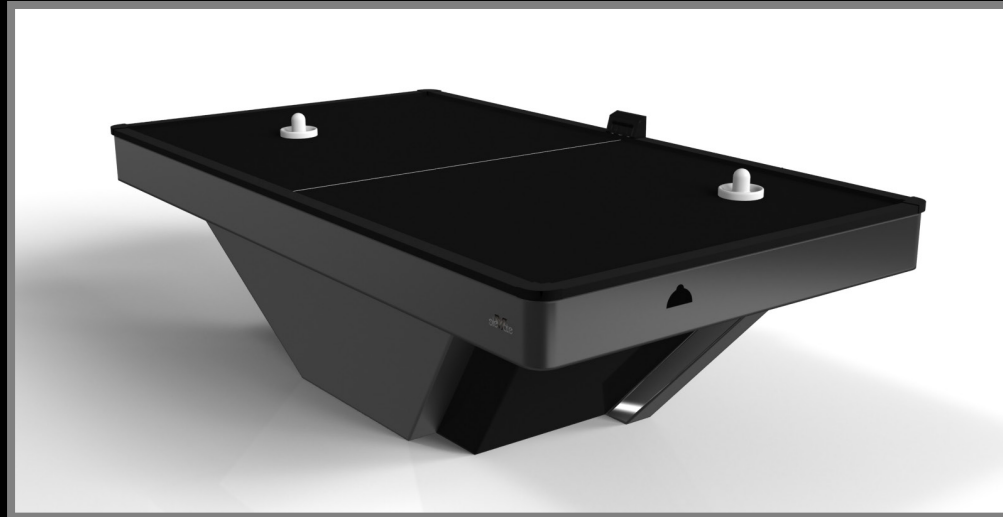

sleVcte

All models can be customized in your choice of bespoke sizes, colors, wood species, metals and finishes.

VOGUE

Handcrafted with clean lines, sharp angles, and a pyramid base, the Vogue table strikes the perfect balance between sport-inspired style and contemporary design. Timeless in its appeal and revered for its practicality and purpose, this custom table is beautifully crafted from solid maple wood saturated with oil stains that give it a cutting edge look.

All models can be customized in your choice of bespoke sizes, colors, wood species, metals and finishes.

VOLTA

Bring the energy and excitement of competitive gaming into your home or commercial space with this sleek Volta table. Constructed with a durable metal base, this table features a regulation game top and a singular base with overlapping details and smooth angles that evoke a modern, almost futuristic feel. From certain points of view, the base appears to be a solid block; from others it boasts a unique expression of negative space.