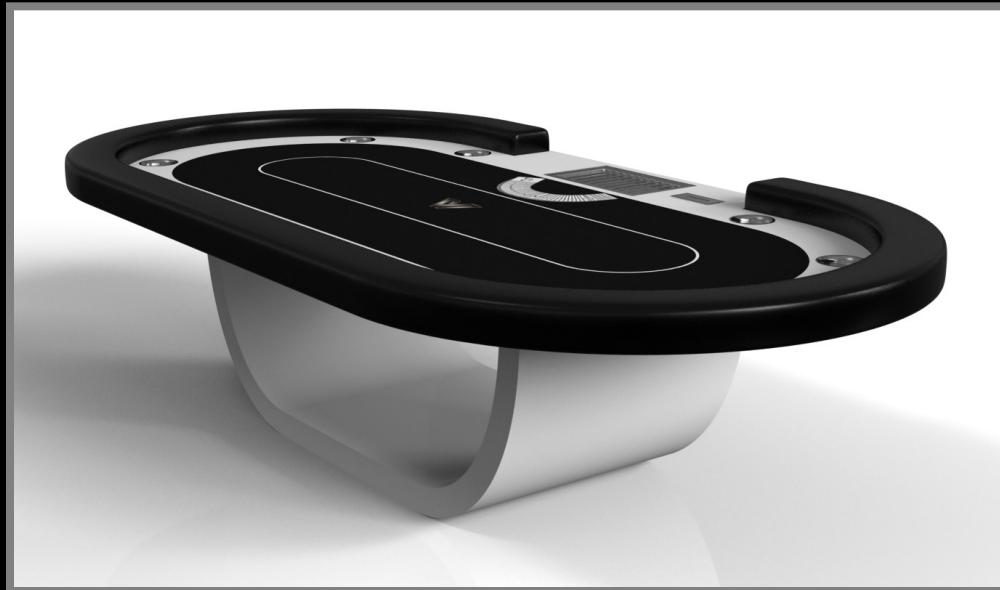

All models can be customized in your choice of bespoke sizes, colors, wood species, metals and finishes.

sleVcte

RUMBA

Drawing inspiration from the beauty of geometric forms, the Rumba table is characterized by a series of hollow and solid shapes that form an offset asymmetric base. Accented with a smooth top for entertaining, this custom table features a high-end designer appeal that coordinates seamlessly into any modern room design.

All models can be customized in your choice of bespoke sizes, colors, wood species, metals and finishes.

SID

Handcrafted with intricate accents and a precision-carved curved base, the Sid table encompasses a series of smooth edges, distinctive details, and unconventional elements in one unique expression of luxury design. Built by hand with a crisp and clean finish, this contemporary table boasts a signature blend of expert craftsmanship and novel composition.

sleVcte

All models can be customized in your choice of bespoke sizes, colors, wood species, metals and finishes.

STILT

An asymmetric base creates a free-floating silhouette, making the Stilt table a compelling, contemporary addition to the modern home. Crafted from solid wood with oil-stained maple wood accents, this luxury handcrafted table boasts an exclusive, thought provoking design with an angled, offset base that seems to defy the laws of gravity and logic.