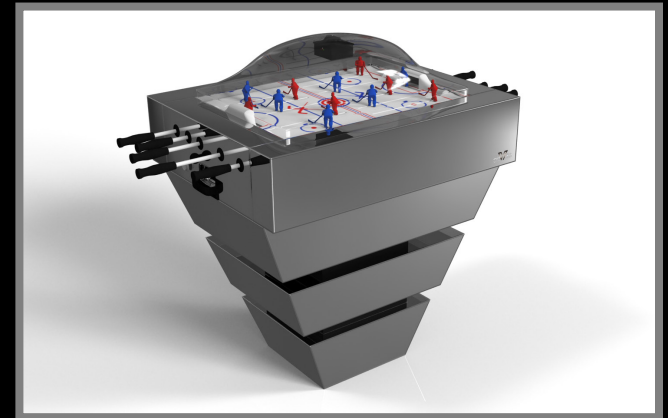

All models can be customized in your choice of bespoke sizes, colors, wood species, metals and finishes.

LOUVE

Three solid pieces of wood seemingly float around a concealed center base, making the Louve table one of our most mind-bending designs. Crafted from solid wood, this contemporary table features a smooth hand-sanded finish with a tapered base that creates a timeless pyramidal form.