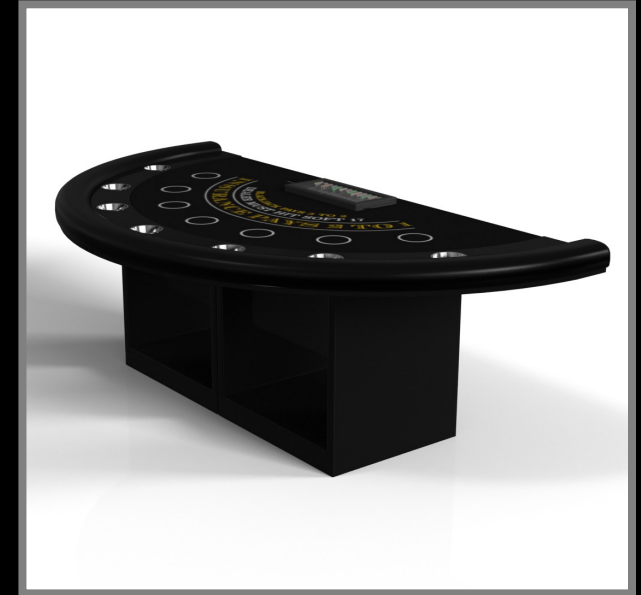

sleVcte

AMBROSIA

Supported by two rectangular open pedestals as the base, this handcrafted table is modern and minimalistic with its combination of simple, geometric forms. Viewed from the front, the use of negative space is evident; viewed from the side, the base appears to be one solid form. A hand-sanded hardwood top frames the impeccable game surface, allowing for the perfect combination of superior playability and irrefutable style.

All models can be customized in your choice of bespoke sizes, colors, wood species, metals and finishes.

sleVcte

BALUSTER

Two hand-sculpted legs bestow a sense of classic style upon this handcrafted table. This luxury wood game table features a smooth rectangular top perched upon two wide baluster column legs that mimic the curves and lines of crown molding. It's a sophisticated option designed for superior playability – and it's an easy addition to any room decorated with classic, traditional, or transitional decor.

All models can be customized in your choice of bespoke sizes, colors, wood species, metals and finishes.

sleVcte

BESO

With an open metal foundation, our Beso table is a unique expression of contemporary forms and negative space. This table is handcrafted by our master artisans with a rectangle-in-rectangle base that echoes the angles and edges of a regulation game top. The aesthetic is simple yet sleek, combining superior playability with uncompromised style.