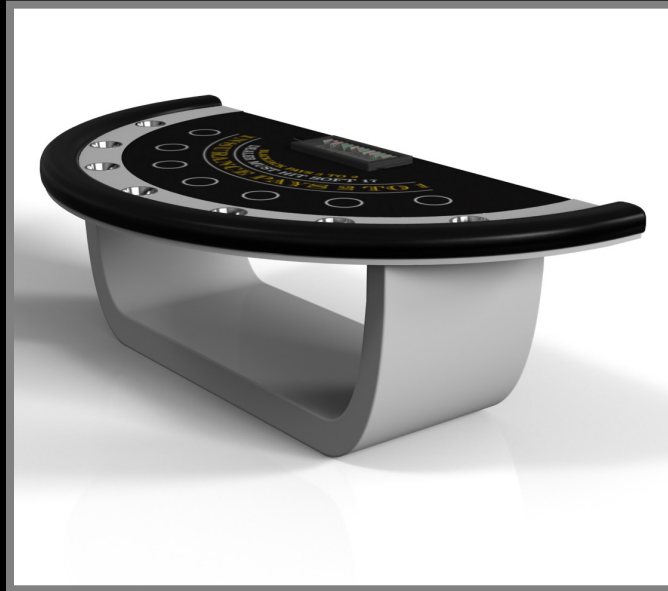

All models can be customized in your choice of bespoke sizes, colors, wood species, metals and finishes.

SID

Handcrafted with intricate accents and a precision-carved curved base, the Sid table encompasses a series of smooth edges, distinctive details, and unconventional elements in one unique expression of luxury design. Built by hand with a crisp and clean finish, this contemporary table boasts a signature blend of expert craftsmanship and novel composition.

sleVcte

All models can be customized in your choice of bespoke sizes, colors, wood species, metals and finishes.

STILT

An asymmetric base creates a free-floating silhouette, making the Stilt table a compelling, contemporary addition to the modern home. Crafted from solid wood with oil-stained maple wood accents, this luxury handcrafted table boasts an exclusive, thought provoking design with an angled, offset base that seems to defy the laws of gravity and logic.