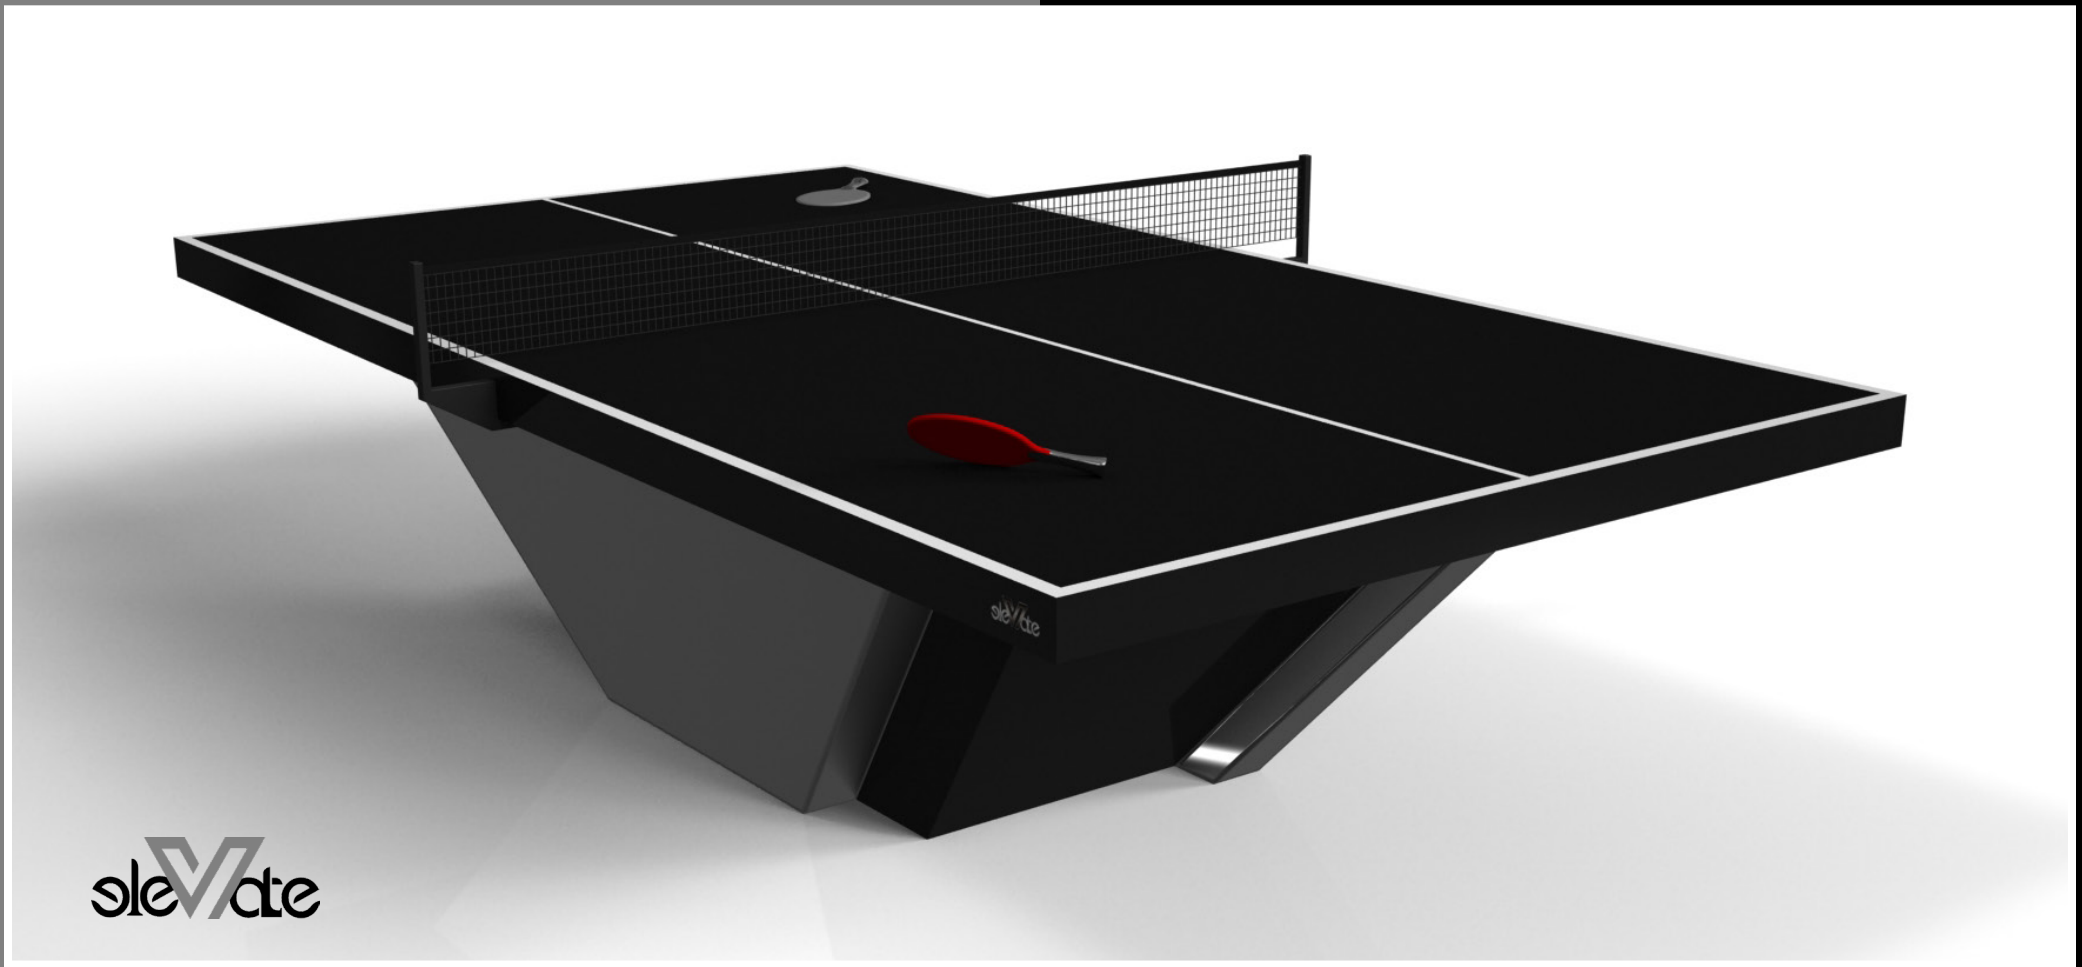

sleVcte

TRINITY

A contemporary composition of clean lines and sleek edges, the Trinity table is an elegant expression of modern design. Handcrafted from natural and sustainable woods, this table offers statement-making style with sharp angles that form three distinct triangles when viewed from the side. When viewed from each end, a Z-shaped pattern takes form, giving this high-end table a bold, geometric appeal that fits seamlessly into any modern room design.

sleVcte

All models can be customized in your choice of bespoke sizes, colors, wood species, metals and finishes.

VOGUE

Handcrafted with clean lines, sharp angles, and a pyramid base, the Vogue table strikes the perfect balance between sport-inspired style and contemporary design. Timeless in its appeal and revered for its practicality and purpose, this custom table is beautifully crafted from solid maple wood saturated with oil stains that give it a cutting edge look.