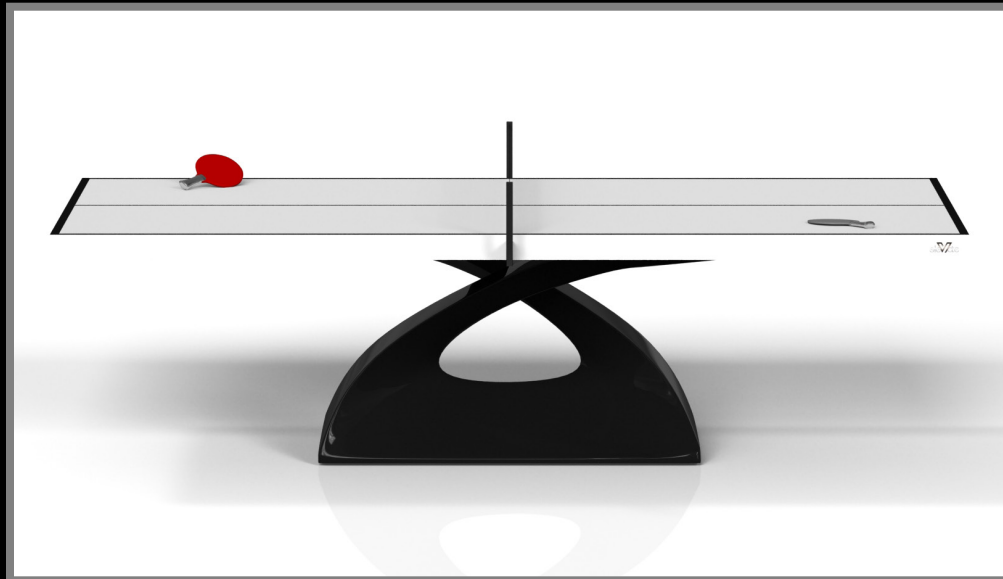

sleVcte

TRINITY

A contemporary composition of clean lines and sleek edges, the Trinity table is an elegant expression of modern design. Handcrafted from natural and sustainable woods, this table offers statement-making style with sharp angles that form three distinct triangles when viewed from the side. When viewed from each end, a Z-shaped pattern takes form, giving this high-end table a bold, geometric appeal that fits seamlessly into any modern room design.

sleVcte

All models can be customized in your choice of bespoke sizes, colors, wood species, metals and finishes.

VOGUE

Handcrafted with clean lines, sharp angles, and a pyramid base, the Vogue table strikes the perfect balance between sport-inspired style and contemporary design. Timeless in its appeal and revered for its practicality and purpose, this custom table is beautifully crafted from solid maple wood saturated with oil stains that give it a cutting edge look.

All models can be customized in your choice of bespoke sizes, colors, wood species, metals and finishes.

VOLTA

Bring the energy and excitement of competitive gaming into your home or commercial space with this sleek Volta table. Constructed with a durable metal base, this table features a regulation game top and a singular base with overlapping details and smooth angles that evoke a modern, almost futuristic feel. From certain points of view, the base appears to be a solid block; from others it boasts a unique expression of negative space.