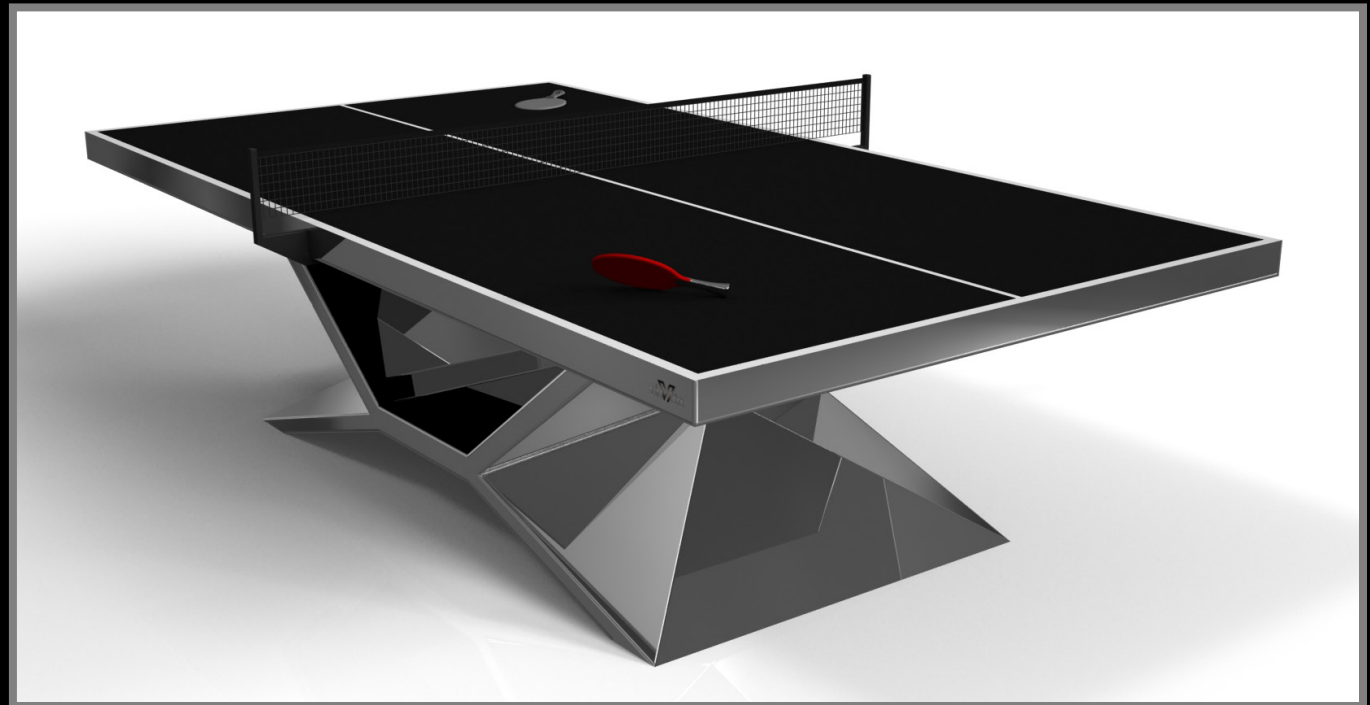

All models can be customized in your choice of bespoke sizes, colors, wood species, metals and finishes.

sleVcte

BESO

With an open metal foundation, our Beso table is a unique expression of contemporary forms and negative space. This table is handcrafted by our master artisans with a rectangle-in-rectangle base that echoes the angles and edges of a regulation game top. The aesthetic is simple yet sleek, combining superior playability with uncompromised style.

DRACO

All models can be customized in your choice of bespoke sizes, colors, wood species, metals and finishes.

sleVcte

ELLIPSE

Smooth curves create a sense of free-flowing movement, making the Ellipse table an elegant, eye-catching addition to any room. This luxury game table features a sturdy center base formed with purposeful precision to offer varied views from different angles.

ELLIPSE

All models can be customized in your choice of bespoke sizes, colors, wood species, metals and finishes.

KORS

The Kors table is a superior example of contrasting geometric forms. This table features an angular base that highlights the beauty of negative space from the front view. From the side view, it offers a completely different perspective with unexpected dimensional details that demand attention. The end result is a clean, modern design that offers equal parts style, sophistication, and superior playability.

All models can be customized in your choice of bespoke sizes, colors, wood species, metals and finishes.

LOUVE

Three solid pieces of wood seemingly float around a concealed center base, making the Louve table one of our most mind-bending designs. Crafted from solid wood, this contemporary table features a smooth hand-sanded finish with a tapered base that creates a timeless pyramidal form.