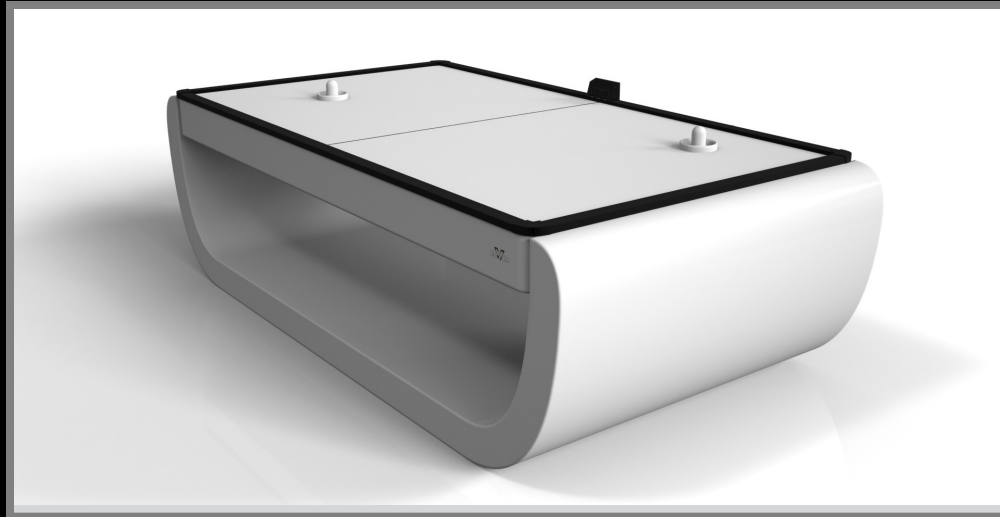

All models can be customized in your choice of bespoke sizes, colors, wood species, metals and finishes.

sleVcte

RUMBA

Drawing inspiration from the beauty of geometric forms, the Rumba table is characterized by a series of hollow and solid shapes that form an offset asymmetric base. Accented with a smooth top for entertaining, this custom table features a high-end designer appeal that coordinates seamlessly into any modern room design.

All models can be customized in your choice of bespoke sizes, colors, wood species, metals and finishes.

SID

Handcrafted with intricate accents and a precision-carved curved base, the Sid table encompasses a series of smooth edges, distinctive details, and unconventional elements in one unique expression of luxury design. Built by hand with a crisp and clean finish, this contemporary table boasts a signature blend of expert craftsmanship and novel composition.

sleVcte

All models can be customized in your choice of bespoke sizes, colors, wood species, metals and finishes.

STILT

An asymmetric base creates a free-floating silhouette, making the Stilt table a compelling, contemporary addition to the modern home. Crafted from solid wood with oil-stained maple wood accents, this luxury handcrafted table boasts an exclusive, thought provoking design with an angled, offset base that seems to defy the laws of gravity and logic.