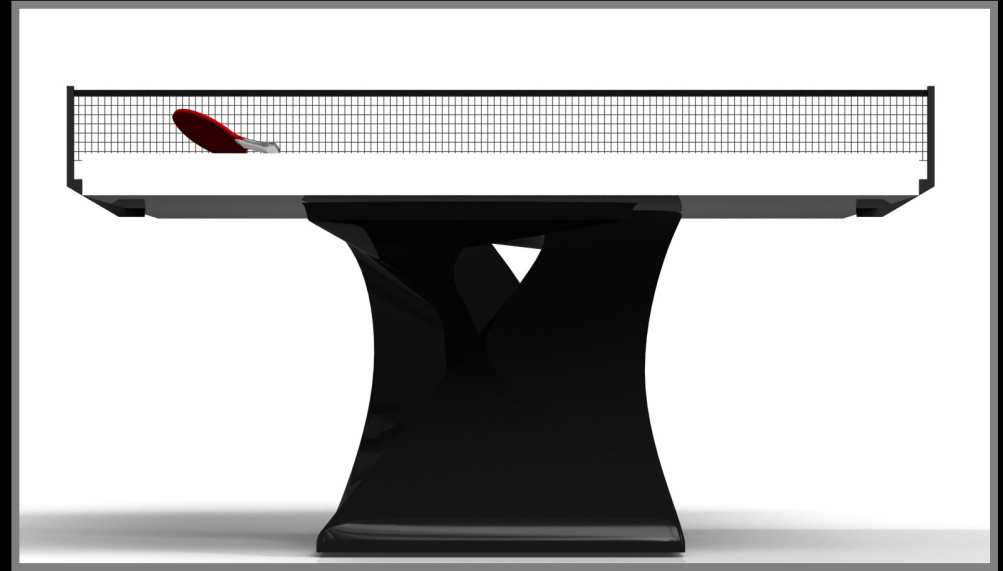

sleVcte

TRINITY

A contemporary composition of clean lines and sleek edges, the Trinity table is an elegant expression of modern design. Handcrafted from natural and sustainable woods, this table offers statement-making style with sharp angles that form three distinct triangles when viewed from the side. When viewed from each end, a Z-shaped pattern takes form, giving this high-end table a bold, geometric appeal that fits seamlessly into any modern room design.

sleVcte

All models can be customized in your choice of bespoke sizes, colors, wood species, metals and finishes.

VOGUE

Handcrafted with clean lines, sharp angles, and a pyramid base, the Vogue table strikes the perfect balance between sport-inspired style and contemporary design. Timeless in its appeal and revered for its practicality and purpose, this custom table is beautifully crafted from solid maple wood saturated with oil stains that give it a cutting edge look.

All models can be customized in your choice of bespoke sizes, colors, wood species, metals and finishes.

VOLTA

Bring the energy and excitement of competitive gaming into your home or commercial space with this sleek Volta table. Constructed with a durable metal base, this table features a regulation game top and a singular base with overlapping details and smooth angles that evoke a modern, almost futuristic feel. From certain points of view, the base appears to be a solid block; from others it boasts a unique expression of negative space.

All models can be customized in your choice of bespoke sizes, colors, wood species, metals and finishes.

sleVcte

ZENITH

An open, arched base balances beautifully against the hard edges of the square surface top, making the Zenith table a striking juxtaposition of modern, geometric forms. Minimalist in its appeal yet luxurious in design, this contemporary table is handcrafted from solid maple wood that embodies a vibrant, energetic sense of spirit.