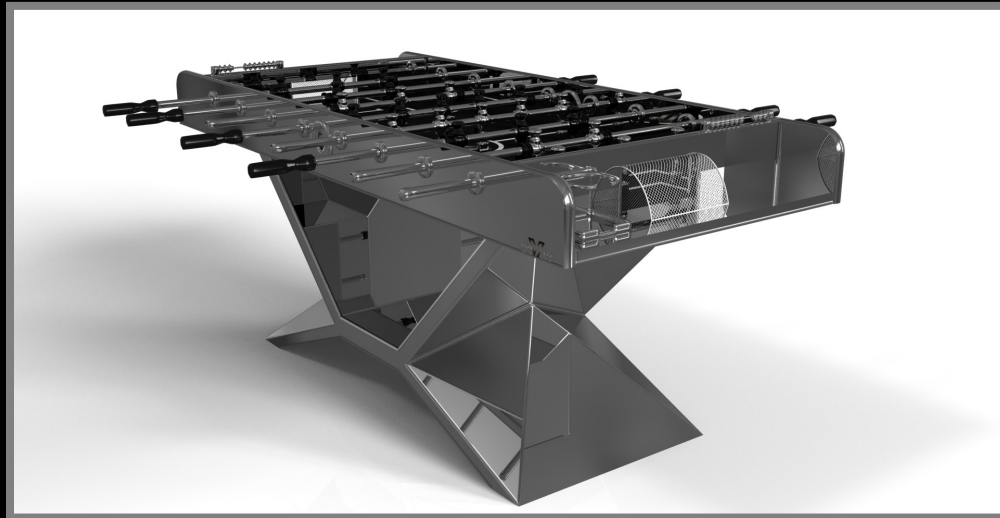

ELLIPSE

All models can be customized in your choice of bespoke sizes, colors, wood species, metals and finishes.

KORS

The Kors table is a superior example of contrasting geometric forms. This table features an angular base that highlights the beauty of negative space from the front view. From the side view, it offers a completely different perspective with unexpected dimensional details that demand attention. The end result is a clean, modern design that offers equal parts style, sophistication, and superior playability.