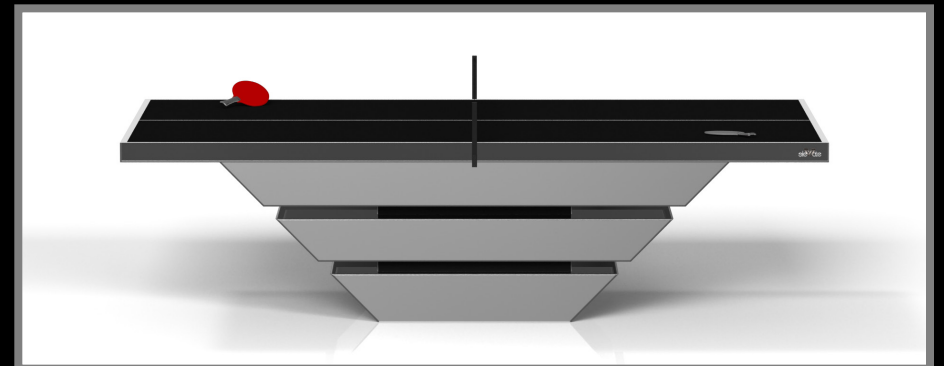

ELLIPSE

All models can be customized in your choice of bespoke sizes, colors, wood species, metals and finishes.

KORS

The Kors table is a superior example of contrasting geometric forms. This table features an angular base that highlights the beauty of negative space from the front view. From the side view, it offers a completely different perspective with unexpected dimensional details that demand attention. The end result is a clean, modern design that offers equal parts style, sophistication, and superior playability.

All models can be customized in your choice of bespoke sizes, colors, wood species, metals and finishes.

LOUVE

Three solid pieces of wood seemingly float around a concealed center base, making the Louve table one of our most mind-bending designs. Crafted from solid wood, this contemporary table features a smooth hand-sanded finish with a tapered base that creates a timeless pyramidal form.