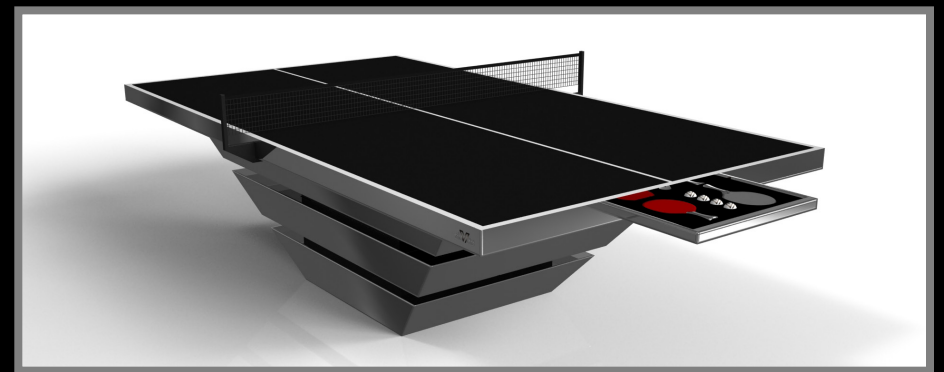

All models can be customized in your choice of bespoke sizes, colors, wood species, metals and finishes.

sleVcte

BESO

With an open metal foundation, our Beso table is a unique expression of contemporary forms and negative space. This table is handcrafted by our master artisans with a rectangle-in-rectangle base that echoes the angles and edges of a regulation game top. The aesthetic is simple yet sleek, combining superior playability with uncompromised style.

DRACO

All models can be customized in your choice of bespoke sizes, colors, wood species, metals and finishes.

sleVcte

ELLIPSE

Smooth curves create a sense of free-flowing movement, making the Ellipse table an elegant, eye-catching addition to any room. This luxury game table features a sturdy center base formed with purposeful precision to offer varied views from different angles.

ELLIPSE

All models can be customized in your choice of bespoke sizes, colors, wood species, metals and finishes.

KORS

The Kors table is a superior example of contrasting geometric forms. This table features an angular base that highlights the beauty of negative space from the front view. From the side view, it offers a completely different perspective with unexpected dimensional details that demand attention. The end result is a clean, modern design that offers equal parts style, sophistication, and superior playability.

All models can be customized in your choice of bespoke sizes, colors, wood species, metals and finishes.

LOUVE

Three solid pieces of wood seemingly float around a concealed center base, making the Louve table one of our most mind-bending designs. Crafted from solid wood, this contemporary table features a smooth hand-sanded finish with a tapered base that creates a timeless pyramidal form.