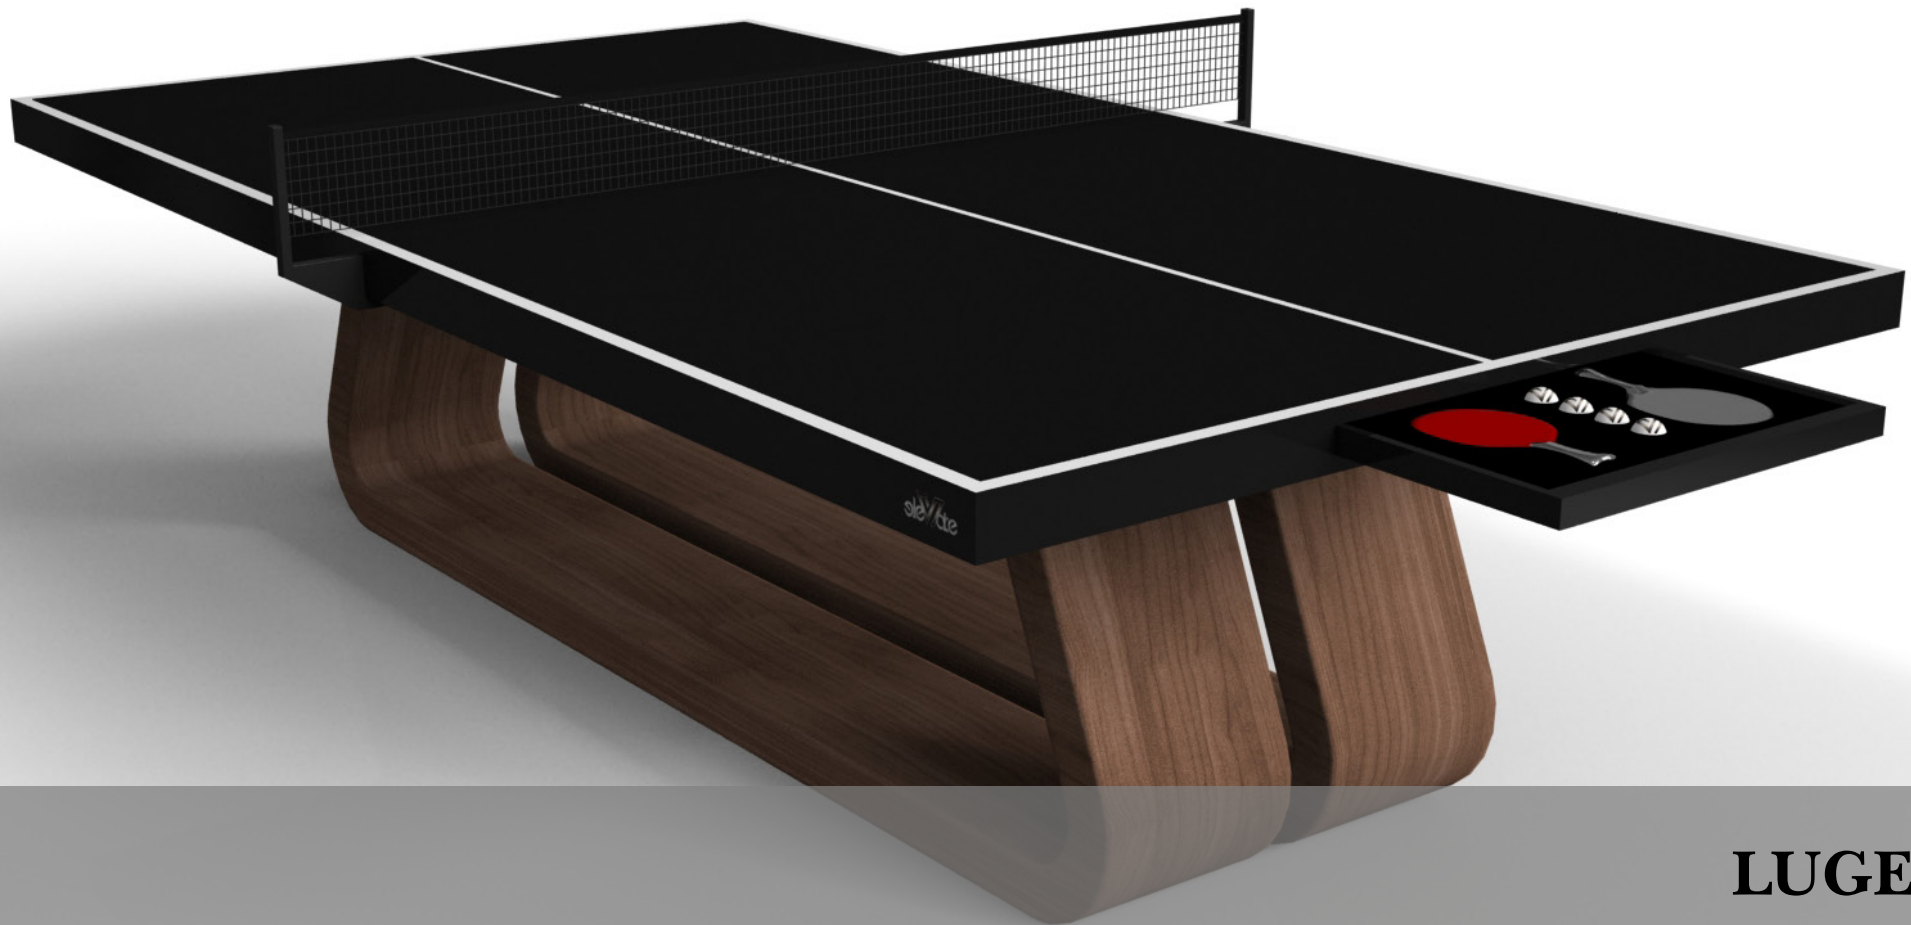

ELLIPSE

All models can be customized in your choice of bespoke sizes, colors, wood species, metals and finishes.

KORS

The Kors table is a superior example of contrasting geometric forms. This table features an angular base that highlights the beauty of negative space from the front view. From the side view, it offers a completely different perspective with unexpected dimensional details that demand attention. The end result is a clean, modern design that offers equal parts style, sophistication, and superior playability.

All models can be customized in your choice of bespoke sizes, colors, wood species, metals and finishes.

LOUVE

Three solid pieces of wood seemingly float around a concealed center base, making the Louve table one of our most mind-bending designs. Crafted from solid wood, this contemporary table features a smooth hand-sanded finish with a tapered base that creates a timeless pyramidal form.

All models can be customized in your choice of bespoke sizes, colors, wood species, metals and finishes.

sleVcte

LUGE

An open base with sweeping curves and smooth edges imparts a light, airy feel upon the Luge table. Evoking a sense of speed and the spirit of continuous movement, this exclusive maple wood table features a split base with open sides and a classic square table top that counterbalances the infinite curvature of the rounded base.

sleVcte

TRINITY

A contemporary composition of clean lines and sleek edges, the Trinity table is an elegant expression of modern design. Handcrafted from natural and sustainable woods, this table offers statement-making style with sharp angles that form three distinct triangles when viewed from the side. When viewed from each end, a Z-shaped pattern takes form, giving this high-end table a bold, geometric appeal that fits seamlessly into any modern room design.