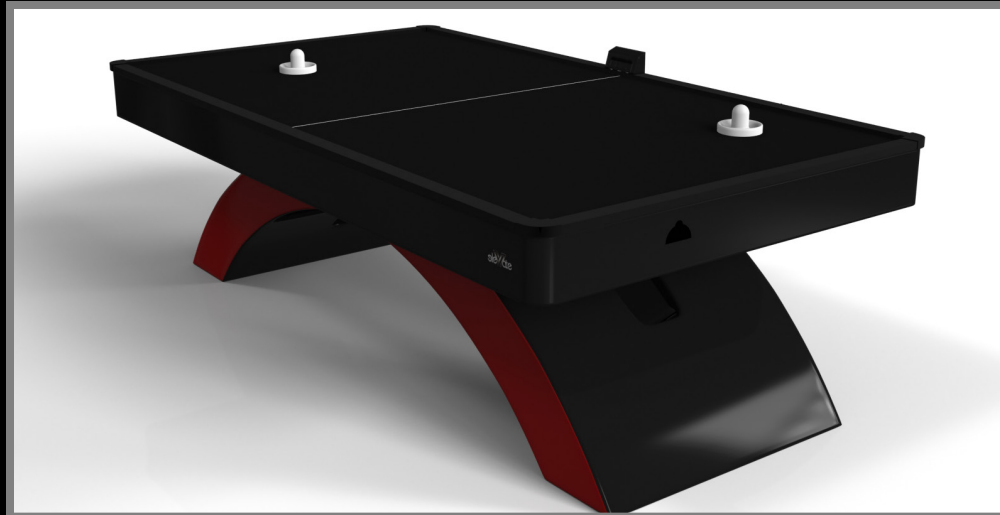

All models can be customized in your choice of bespoke sizes, colors, wood species, metals and finishes.

VOLTA

Bring the energy and excitement of competitive gaming into your home or commercial space with this sleek Volta table. Constructed with a durable metal base, this table features a regulation game top and a singular base with overlapping details and smooth angles that evoke a modern, almost futuristic feel. From certain points of view, the base appears to be a solid block; from others it boasts a unique expression of negative space.

All models can be customized in your choice of bespoke sizes, colors, wood species, metals and finishes.

sleVcte

ZENITH

An open, arched base balances beautifully against the hard edges of the square surface top, making the Zenith table a striking juxtaposition of modern, geometric forms. Minimalist in its appeal yet luxurious in design, this contemporary table is handcrafted from solid maple wood that embodies a vibrant, energetic sense of spirit.

All models can be customized in your choice of bespoke sizes, colors, wood species, metals and finishes.

AVAILABLE OPTIONS AND UPGRADES

Pool Table:

- Single or Dual Purpose Conversion Tops having a table tennis, dining, and/or poker conversion top
- Leather Upholstered Pockets with Accent Stitching
- Drawer
- Conversion Top Cart
- Pool: 7', 8', 8.5', and a tournament 9'