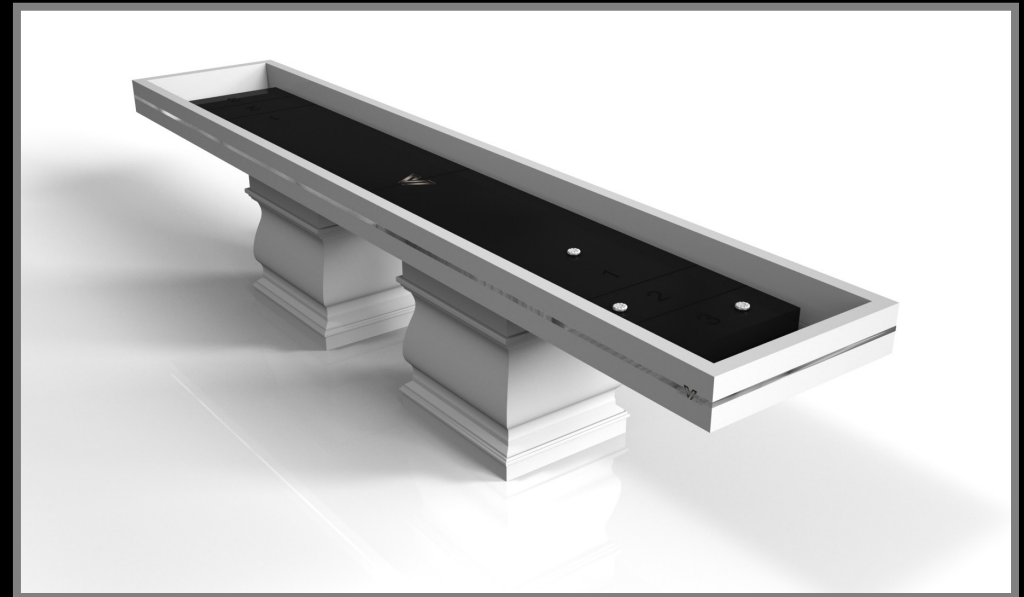

sleVcte

AMBROSIA

Supported by two rectangular open pedestals as the base, this handcrafted table is modern and minimalistic with its combination of simple, geometric forms. Viewed from the front, the use of negative space is evident; viewed from the side, the base appears to be one solid form. A hand-sanded hardwood top frames the impeccable game surface, allowing for the perfect combination of superior playability and irrefutable style.

All models can be customized in your choice of bespoke sizes, colors, wood species, metals and finishes.

sleVcte

BALUSTER

Two hand-sculpted legs bestow a sense of classic style upon this handcrafted table. This luxury wood game table features a smooth rectangular top perched upon two wide baluster column legs that mimic the curves and lines of crown molding. It's a sophisticated option designed for superior playability – and it's an easy addition to any room decorated with classic, traditional, or transitional decor.

All models can be customized in your choice of bespoke sizes, colors, wood species, metals and finishes.

sleVcte

BESO

With an open metal foundation, our Beso table is a unique expression of contemporary forms and negative space. This table is handcrafted by our master artisans with a rectangle-in-rectangle base that echoes the angles and edges of a regulation game top. The aesthetic is simple yet sleek, combining superior playability with uncompromised style.