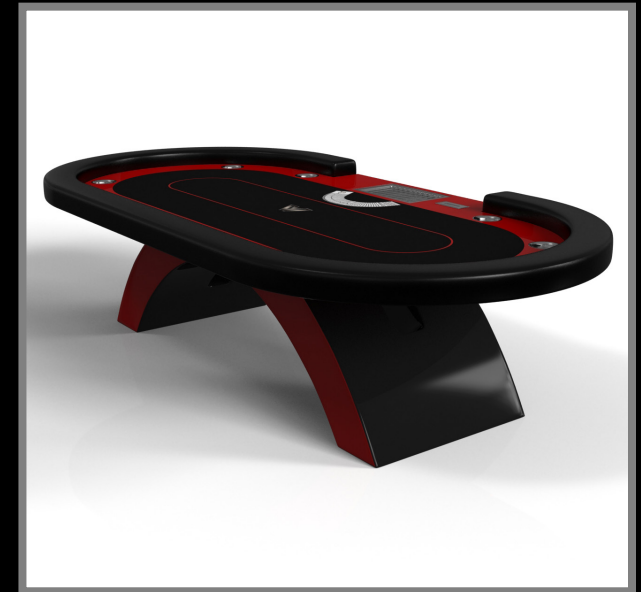

All models can be customized in your choice of bespoke sizes, colors, wood species, metals and finishes.

VOLTA

Bring the energy and excitement of competitive gaming into your home or commercial space with this sleek Volta table. Constructed with a durable metal base, this table features a regulation game top and a singular base with overlapping details and smooth angles that evoke a modern, almost futuristic feel. From certain points of view, the base appears to be a solid block; from others it boasts a unique expression of negative space.

All models can be customized in your choice of bespoke sizes, colors, wood species, metals and finishes.

sleVcte

ZENITH

An open, arched base balances beautifully against the hard edges of the square surface top, making the Zenith table a striking juxtaposition of modern, geometric forms. Minimalist in its appeal yet luxurious in design, this contemporary table is handcrafted from solid maple wood that embodies a vibrant, energetic sense of spirit.

All models can be customized in your choice of bespoke sizes, colors, wood species, metals and finishes.

AVAILABLE OPTIONS AND UPGRADES

Pool Table:

- Single or Dual Purpose Conversion Tops having a table tennis, dining, and/or poker conversion top
- Leather Upholstered Pockets with Accent Stitching
- Drawer
- Conversion Top Cart
- Pool: 7', 8', 8.5', and a tournament 9'