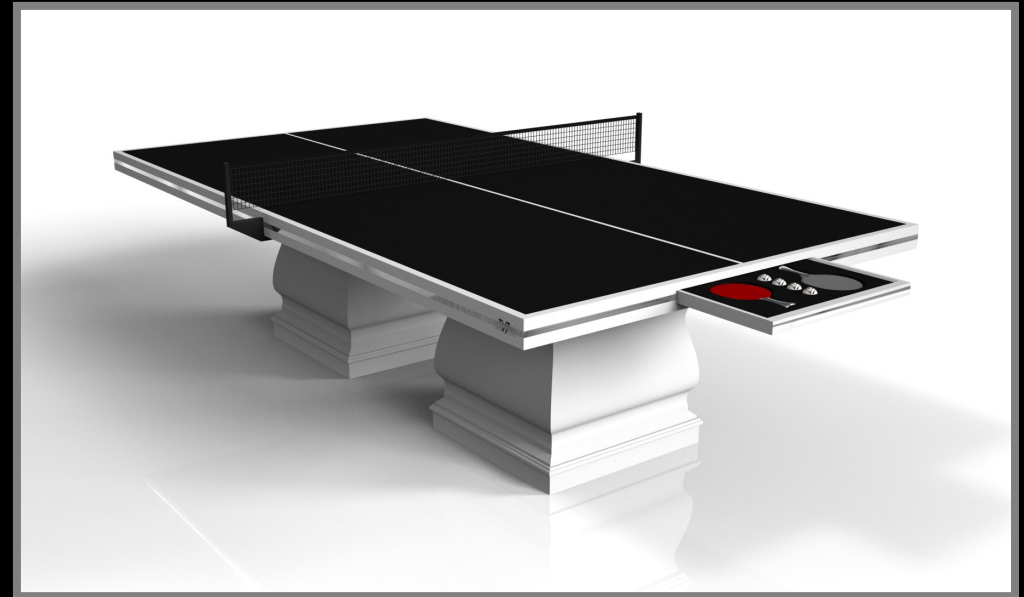

sleVcte

AMBROSIA

Supported by two rectangular open pedestals as the base, this handcrafted table is modern and minimalistic with its combination of simple, geometric forms. Viewed from the front, the use of negative space is evident; viewed from the side, the base appears to be one solid form. A hand-sanded hardwood top frames the impeccable game surface, allowing for the perfect combination of superior playability and irrefutable style.

All models can be customized in your choice of bespoke sizes, colors, wood species, metals and finishes.

sleVcte

BALUSTER

Two hand-sculpted legs bestow a sense of classic style upon this handcrafted table. This luxury wood game table features a smooth rectangular top perched upon two wide baluster column legs that mimic the curves and lines of crown molding. It's a sophisticated option designed for superior playability – and it's an easy addition to any room decorated with classic, traditional, or transitional decor.

All models can be customized in your choice of bespoke sizes, colors, wood species, metals and finishes.

sleVcte

BESO

With an open metal foundation, our Beso table is a unique expression of contemporary forms and negative space. This table is handcrafted by our master artisans with a rectangle-in-rectangle base that echoes the angles and edges of a regulation game top. The aesthetic is simple yet sleek, combining superior playability with uncompromised style.