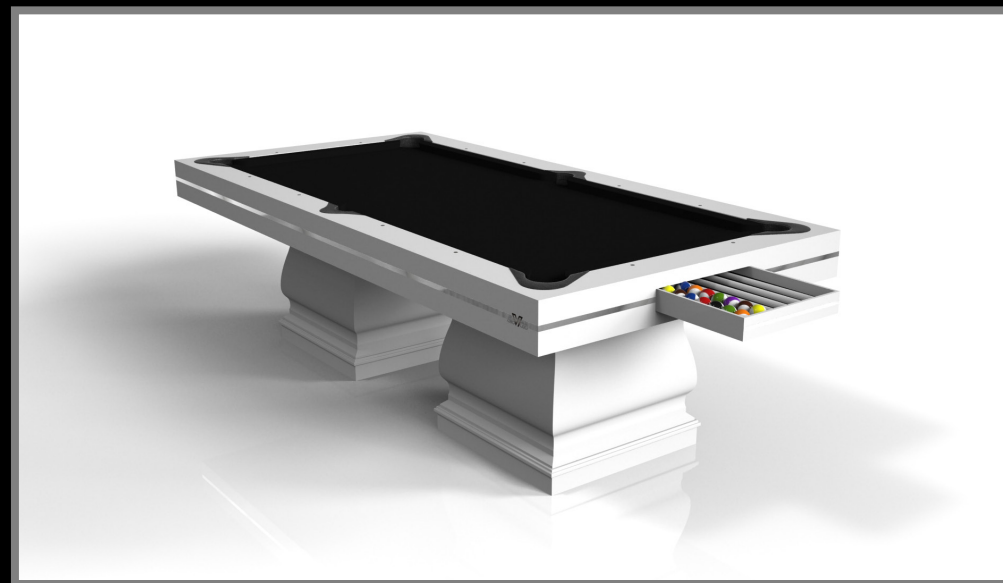

All models can be customized in your choice of bespoke sizes, colors, wood species, metals and finishes.

sleVcte

BALUSTER

Two hand-sculpted legs bestow a sense of classic style upon this handcrafted table. This luxury wood game table features a smooth rectangular top perched upon two wide baluster column legs that mimic the curves and lines of crown molding. It's a sophisticated option designed for superior playability – and it's an easy addition to any room decorated with classic, traditional, or transitional decor.

All models can be customized in your choice of bespoke sizes, colors, wood species, metals and finishes.

sleVcte

BESO

With an open metal foundation, our Beso table is a unique expression of contemporary forms and negative space. This table is handcrafted by our master artisans with a rectangle-in-rectangle base that echoes the angles and edges of a regulation game top. The aesthetic is simple yet sleek, combining superior playability with uncompromised style.