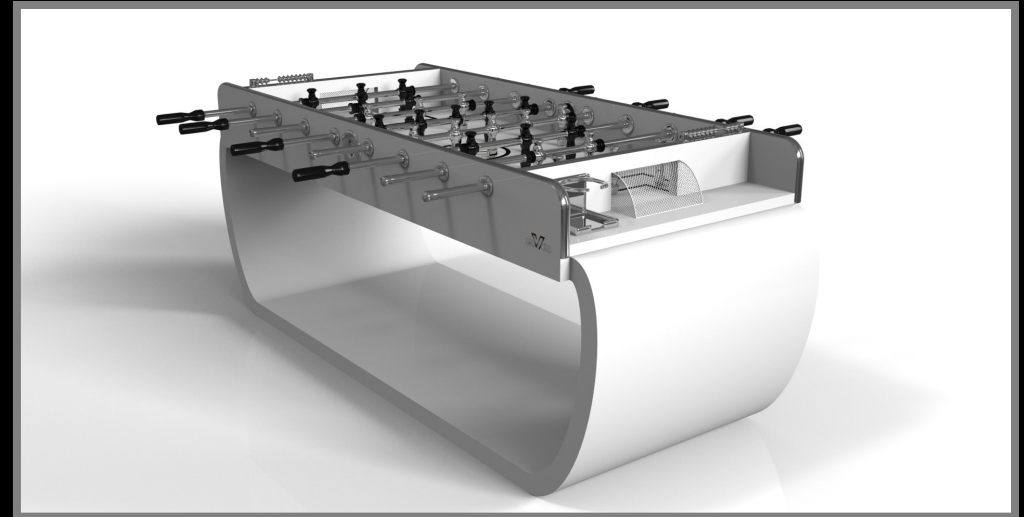

All models can be customized in your choice of bespoke sizes, colors, wood species, metals and finishes.