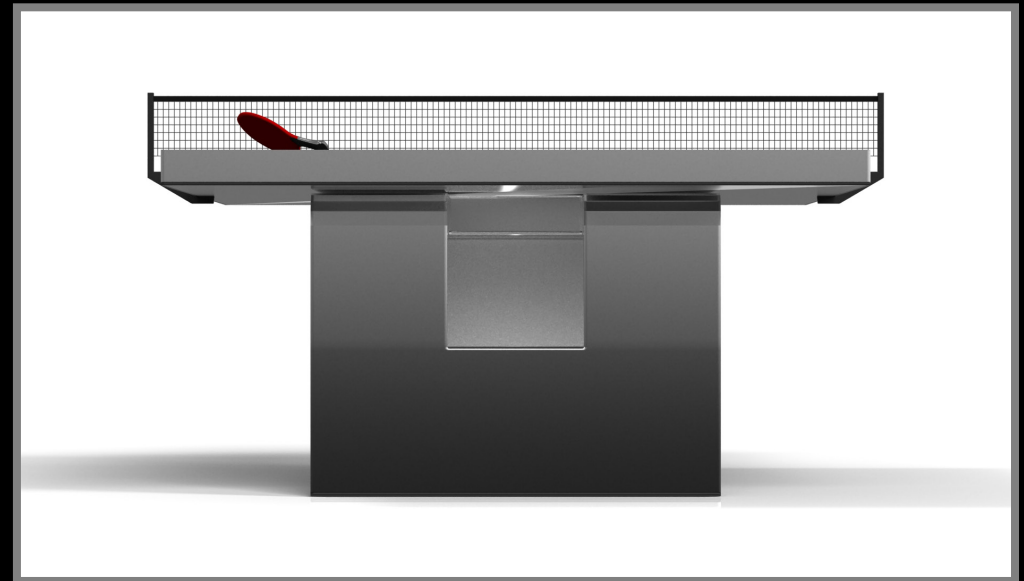

All models can be customized in your choice of bespoke sizes, colors, wood species, metals and finishes.

sleVcte

MAZE

With a combination of acute angles, smooth lines, and geometric configurations, the Maze table is characterized by a labyrinth-inspired base with a mystifying motif. Beautifully detailed with a smooth top, this luxury wooden table exudes cutting edge style and contemporary charm, making it a fascinating focal point in any room.

All models can be customized in your choice of bespoke sizes, colors, wood species, metals and finishes.

sleVcte

RUMBA

Drawing inspiration from the beauty of geometric forms, the Rumba table is characterized by a series of hollow and solid shapes that form an offset asymmetric base. Accented with a smooth top for entertaining, this custom table features a high-end designer appeal that coordinates seamlessly into any modern room design.

All models can be customized in your choice of bespoke sizes, colors, wood species, metals and finishes.

SID

Handcrafted with intricate accents and a precision-carved curved base, the Sid table encompasses a series of smooth edges, distinctive details, and unconventional elements in one unique expression of luxury design. Built by hand with a crisp and clean finish, this contemporary table boasts a signature blend of expert craftsmanship and novel composition.