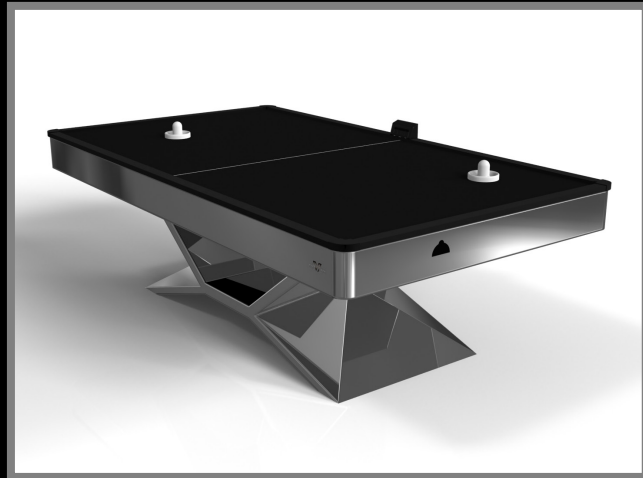

ELLIPSE

All models can be customized in your choice of bespoke sizes, colors, wood species, metals and finishes.

KORS

The Kors table is a superior example of contrasting geometric forms. This table features an angular base that highlights the beauty of negative space from the front view. From the side view, it offers a completely different perspective with unexpected dimensional details that demand attention. The end result is a clean, modern design that offers equal parts style, sophistication, and superior playability.

All models can be customized in your choice of bespoke sizes, colors, wood species, metals and finishes.

LOUVE

Three solid pieces of wood seemingly float around a concealed center base, making the Louve table one of our most mind-bending designs. Crafted from solid wood, this contemporary table features a smooth hand-sanded finish with a tapered base that creates a timeless pyramidal form.