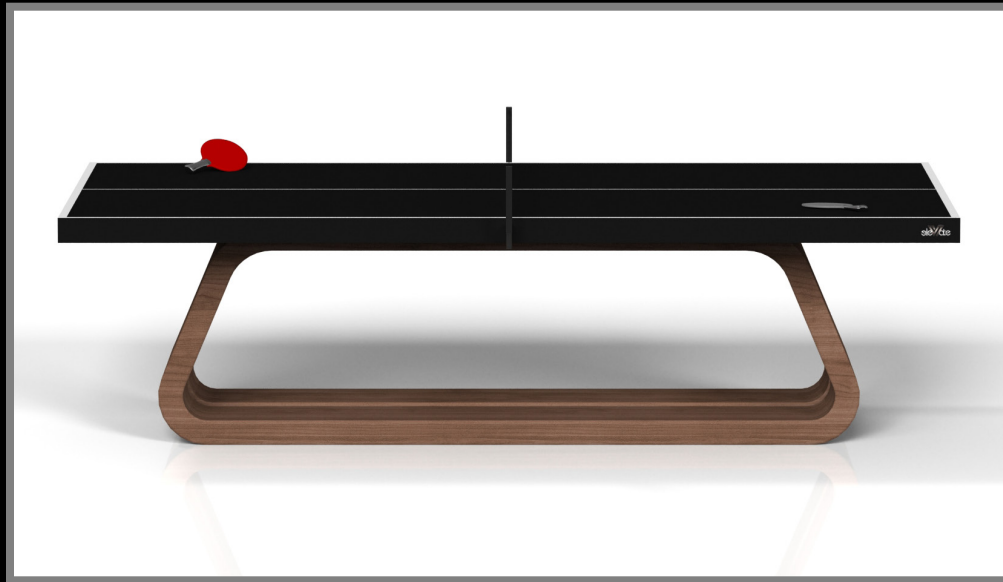

All models can be customized in your choice of bespoke sizes, colors, wood species, metals and finishes.

LOUVE

Three solid pieces of wood seemingly float around a concealed center base, making the Louve table one of our most mind-bending designs. Crafted from solid wood, this contemporary table features a smooth hand-sanded finish with a tapered base that creates a timeless pyramidal form.

All models can be customized in your choice of bespoke sizes, colors, wood species, metals and finishes.

sleVcte

LUGE

An open base with sweeping curves and smooth edges imparts a light, airy feel upon the Luge table. Evoking a sense of speed and the spirit of continuous movement, this exclusive maple wood table features a split base with open sides and a classic square table top that counterbalances the infinite curvature of the rounded base.

All models can be customized in your choice of bespoke sizes, colors, wood species, metals and finishes.

sleVate

MANTIS

Simple yet sophisticated, the Mantis table puts a fresh, modern spin on a classic four-legged design. Sharp angles and tapered legs provide sleek stability, while contrast color accents add an air of exuberance and an energetic spirit. Handcrafted from wood with oil-stained accents, this table features a bold design with a smooth top.

All models can be customized in your choice of bespoke sizes, colors, wood species, metals and finishes.

sleVcte

MAZE

With a combination of acute angles, smooth lines, and geometric configurations, the Maze table is characterized by a labyrinth-inspired base with a mystifying motif. Beautifully detailed with a smooth top, this luxury wooden table exudes cutting edge style and contemporary charm, making it a fascinating focal point in any room.