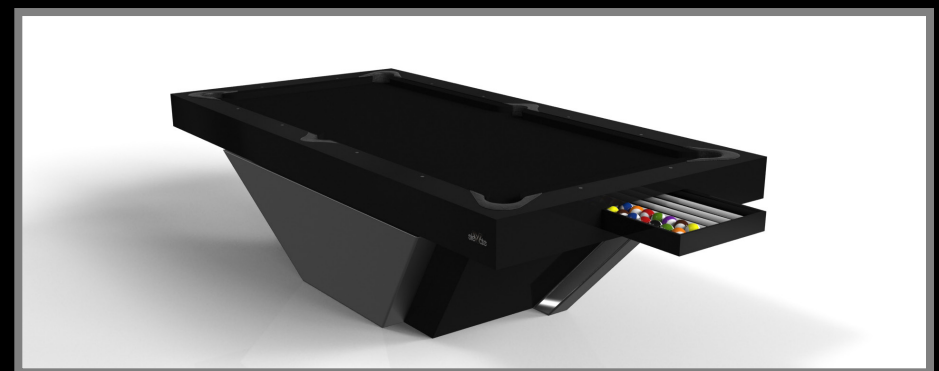

sleVcte

All models can be customized in your choice of bespoke sizes, colors, wood species, metals and finishes.

VOGUE

Handcrafted with clean lines, sharp angles, and a pyramid base, the Vogue table strikes the perfect balance between sport-inspired style and contemporary design. Timeless in its appeal and revered for its practicality and purpose, this custom table is beautifully crafted from solid maple wood saturated with oil stains that give it a cutting edge look.

All models can be customized in your choice of bespoke sizes, colors, wood species, metals and finishes.

VOLTA

Bring the energy and excitement of competitive gaming into your home or commercial space with this sleek Volta table. Constructed with a durable metal base, this table features a regulation game top and a singular base with overlapping details and smooth angles that evoke a modern, almost futuristic feel. From certain points of view, the base appears to be a solid block; from others it boasts a unique expression of negative space.