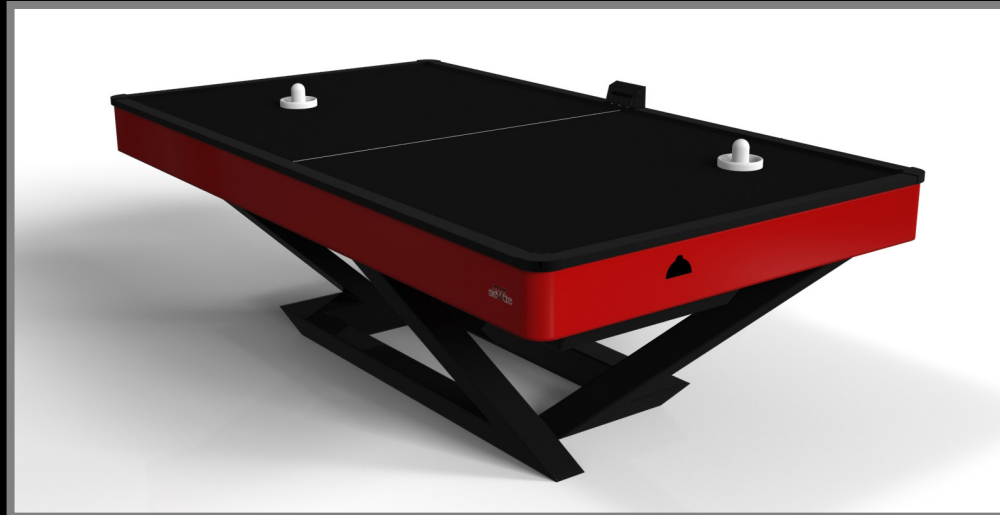

sleVcte

TRINITY

A contemporary composition of clean lines and sleek edges, the Trinity table is an elegant expression of modern design. Handcrafted from natural and sustainable woods, this table offers statement-making style with sharp angles that form three distinct triangles when viewed from the side. When viewed from each end, a Z-shaped pattern takes form, giving this high-end table a bold, geometric appeal that fits seamlessly into any modern room design.

sleVcte

All models can be customized in your choice of bespoke sizes, colors, wood species, metals and finishes.

VOGUE

Handcrafted with clean lines, sharp angles, and a pyramid base, the Vogue table strikes the perfect balance between sport-inspired style and contemporary design. Timeless in its appeal and revered for its practicality and purpose, this custom table is beautifully crafted from solid maple wood saturated with oil stains that give it a cutting edge look.