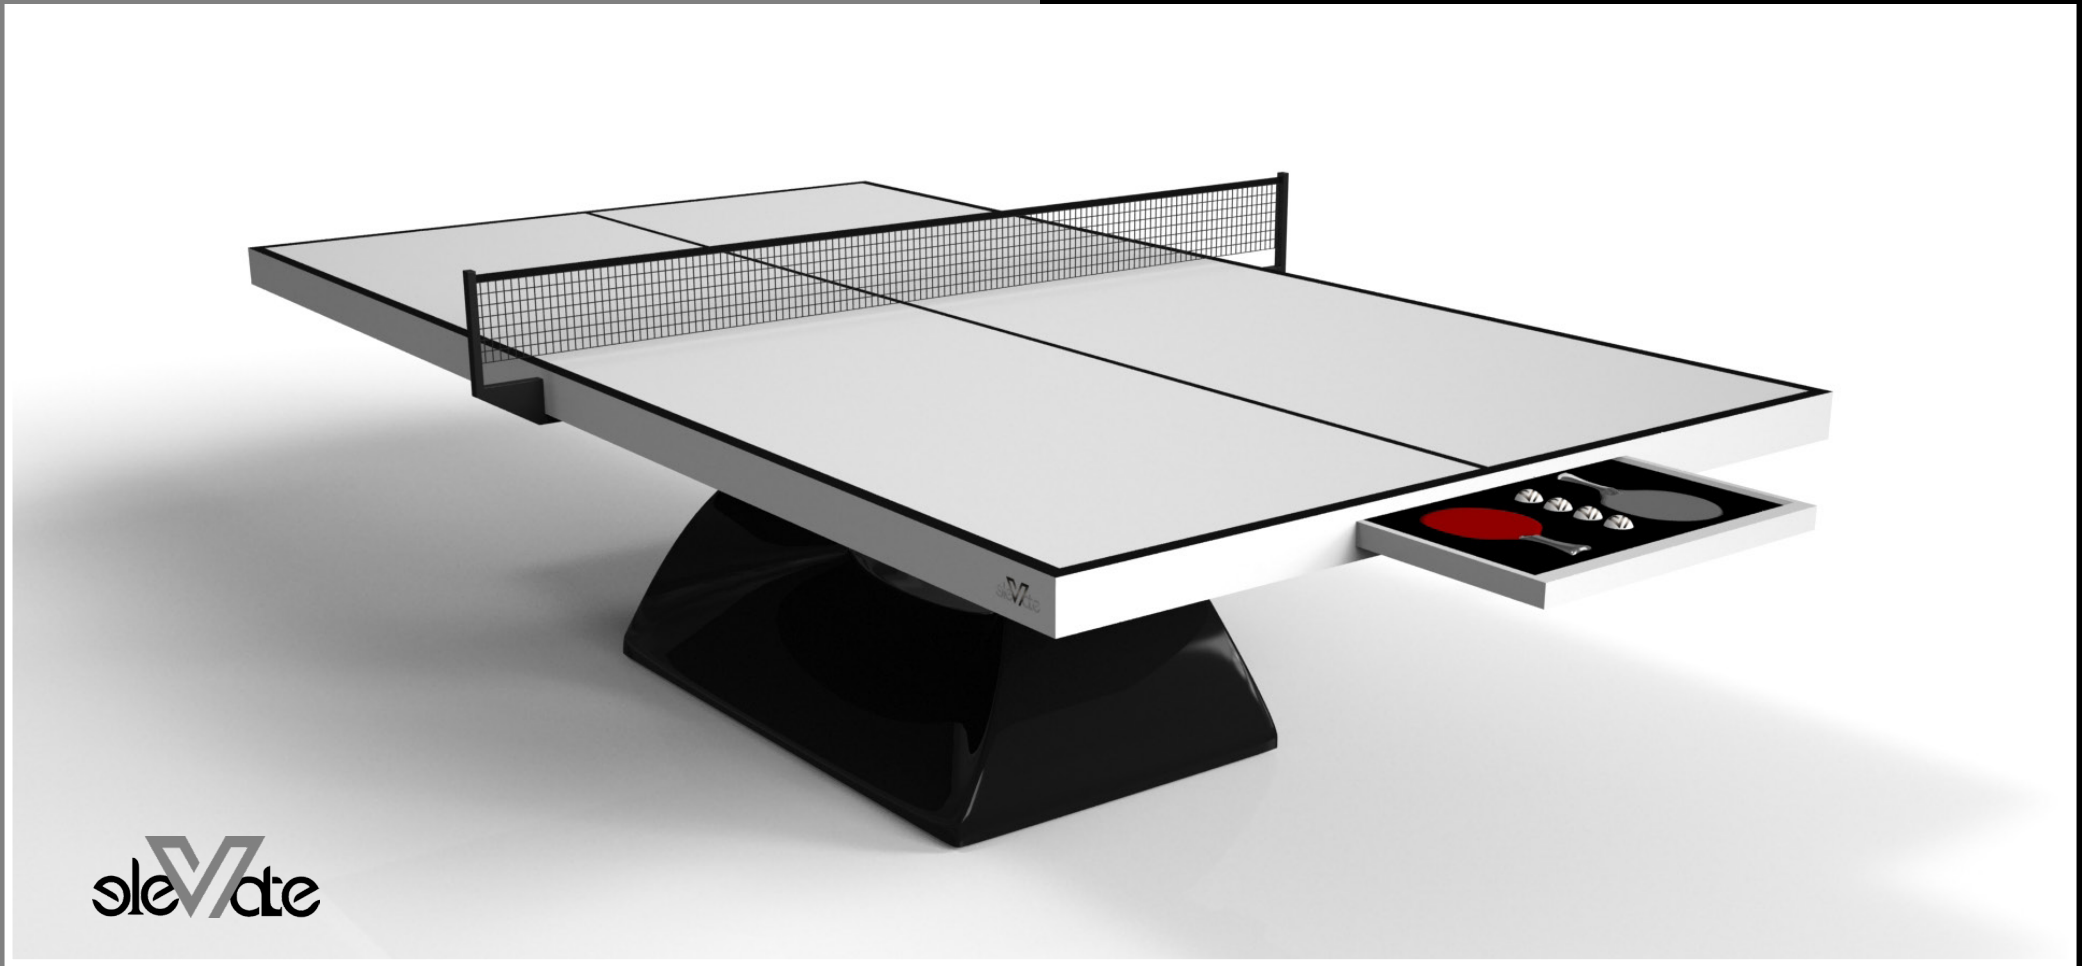

sleVcte

TRINITY

A contemporary composition of clean lines and sleek edges, the Trinity table is an elegant expression of modern design. Handcrafted from natural and sustainable woods, this table offers statement-making style with sharp angles that form three distinct triangles when viewed from the side. When viewed from each end, a Z-shaped pattern takes form, giving this high-end table a bold, geometric appeal that fits seamlessly into any modern room design.

sleVcte

All models can be customized in your choice of bespoke sizes, colors, wood species, metals and finishes.

VOGUE

Handcrafted with clean lines, sharp angles, and a pyramid base, the Vogue table strikes the perfect balance between sport-inspired style and contemporary design. Timeless in its appeal and revered for its practicality and purpose, this custom table is beautifully crafted from solid maple wood saturated with oil stains that give it a cutting edge look.

All models can be customized in your choice of bespoke sizes, colors, wood species, metals and finishes.

VOLTA

Bring the energy and excitement of competitive gaming into your home or commercial space with this sleek Volta table. Constructed with a durable metal base, this table features a regulation game top and a singular base with overlapping details and smooth angles that evoke a modern, almost futuristic feel. From certain points of view, the base appears to be a solid block; from others it boasts a unique expression of negative space.

All models can be customized in your choice of bespoke sizes, colors, wood species, metals and finishes.

sleVcte

ZENITH

An open, arched base balances beautifully against the hard edges of the square surface top, making the Zenith table a striking juxtaposition of modern, geometric forms. Minimalist in its appeal yet luxurious in design, this contemporary table is handcrafted from solid maple wood that embodies a vibrant, energetic sense of spirit.