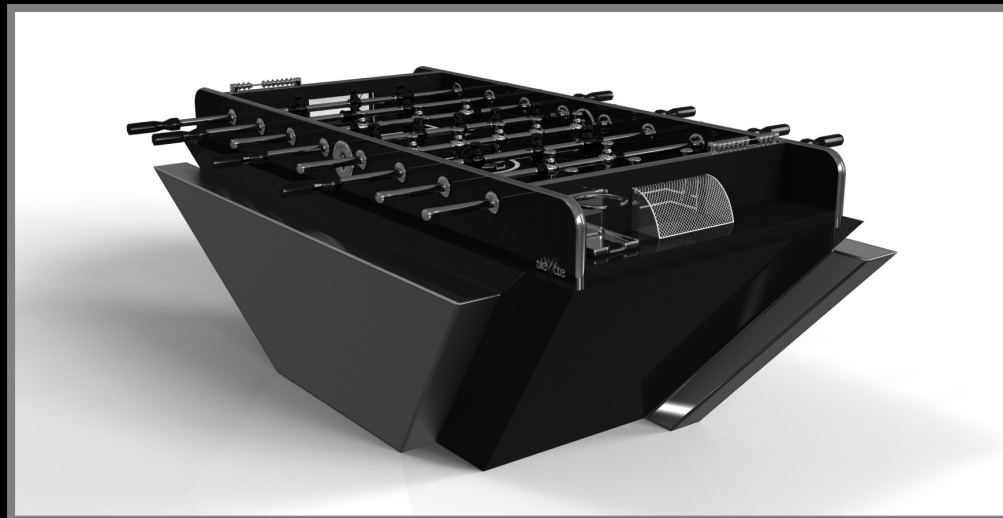

sleVcte

All models can be customized in your choice of bespoke sizes, colors, wood species, metals and finishes.

VOGUE

Handcrafted with clean lines, sharp angles, and a pyramid base, the Vogue table strikes the perfect balance between sport-inspired style and contemporary design. Timeless in its appeal and revered for its practicality and purpose, this custom table is beautifully crafted from solid maple wood saturated with oil stains that give it a cutting edge look.

All models can be customized in your choice of bespoke sizes, colors, wood species, metals and finishes.

VOLTA

Bring the energy and excitement of competitive gaming into your home or commercial space with this sleek Volta table. Constructed with a durable metal base, this table features a regulation game top and a singular base with overlapping details and smooth angles that evoke a modern, almost futuristic feel. From certain points of view, the base appears to be a solid block; from others it boasts a unique expression of negative space.