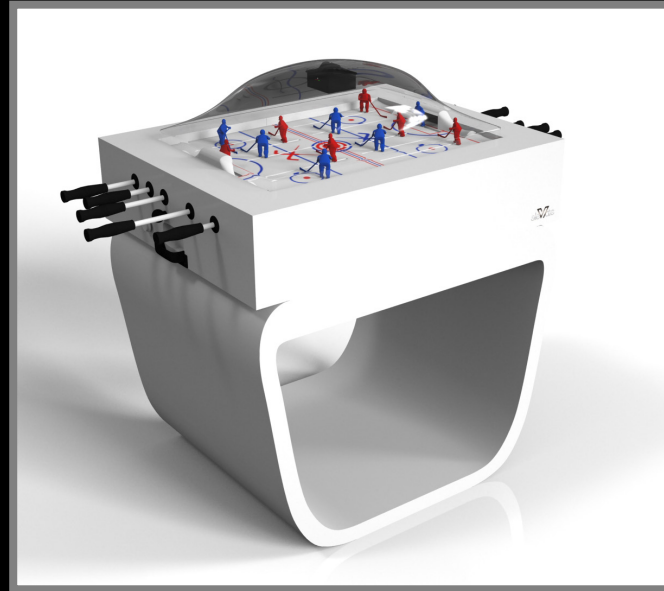

All models can be customized in your choice of bespoke sizes, colors, wood species, metals and finishes.

sleVcte

RUMBA

Drawing inspiration from the beauty of geometric forms, the Rumba table is characterized by a series of hollow and solid shapes that form an offset asymmetric base. Accented with a smooth top for entertaining, this custom table features a high-end designer appeal that coordinates seamlessly into any modern room design.

All models can be customized in your choice of bespoke sizes, colors, wood species, metals and finishes.

SID

Handcrafted with intricate accents and a precision-carved curved base, the Sid table encompasses a series of smooth edges, distinctive details, and unconventional elements in one unique expression of luxury design. Built by hand with a crisp and clean finish, this contemporary table boasts a signature blend of expert craftsmanship and novel composition.

sleVcte

All models can be customized in your choice of bespoke sizes, colors, wood species, metals and finishes.

STILT

An asymmetric base creates a free-floating silhouette, making the Stilt table a compelling, contemporary addition to the modern home. Crafted from solid wood with oil-stained maple wood accents, this luxury handcrafted table boasts an exclusive, thought provoking design with an angled, offset base that seems to defy the laws of gravity and logic.