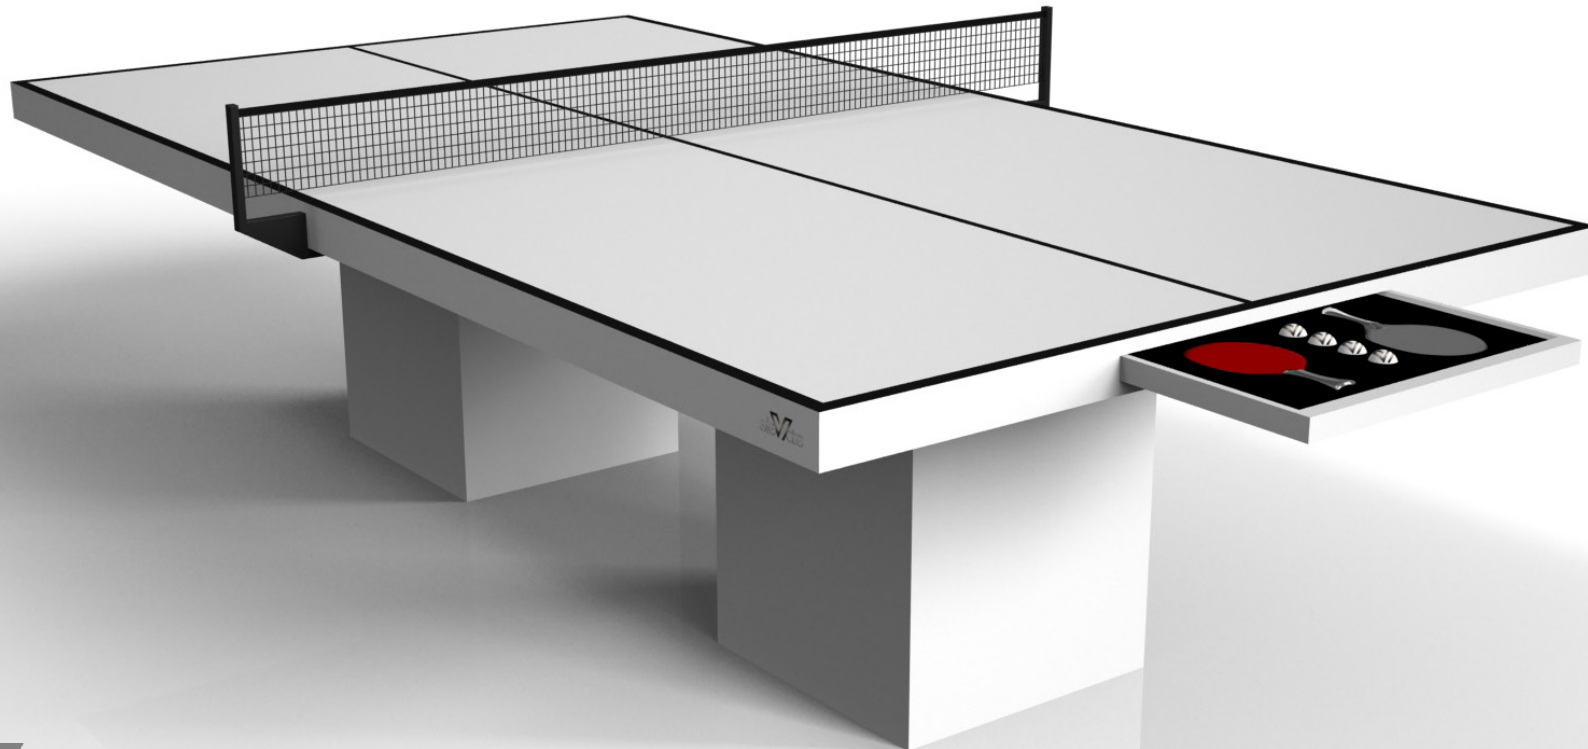

sleVate

All models can be customized in your choice of bespoke sizes, colors, wood species, metals and finishes.

TRESTLE

Minimalist design meets opulent elegance in the Trestle table. Detailed with a thick, sturdy top, this contemporary table is expertly crafted from oil-stained wood in a crisp and clean finish. Square block legs give it a stark, geometric look that contributes to its timeless appeal.

sleVcte

TRINITY

A contemporary composition of clean lines and sleek edges, the Trinity table is an elegant expression of modern design. Handcrafted from natural and sustainable woods, this table offers statement-making style with sharp angles that form three distinct triangles when viewed from the side. When viewed from each end, a Z-shaped pattern takes form, giving this high-end table a bold, geometric appeal that fits seamlessly into any modern room design.