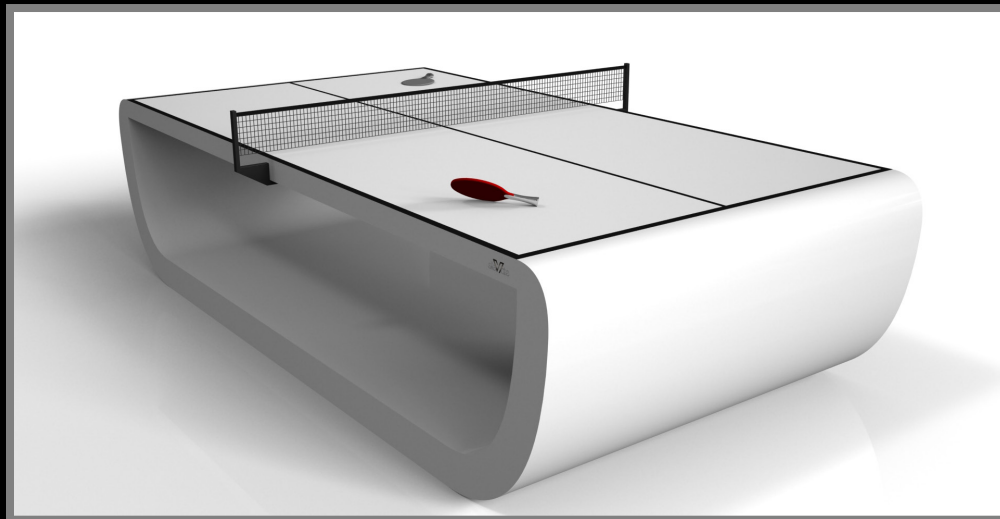

All models can be customized in your choice of bespoke sizes, colors, wood species, metals and finishes.

sleVcte

RUMBA

Drawing inspiration from the beauty of geometric forms, the Rumba table is characterized by a series of hollow and solid shapes that form an offset asymmetric base. Accented with a smooth top for entertaining, this custom table features a high-end designer appeal that coordinates seamlessly into any modern room design.

All models can be customized in your choice of bespoke sizes, colors, wood species, metals and finishes.

SID

Handcrafted with intricate accents and a precision-carved curved base, the Sid table encompasses a series of smooth edges, distinctive details, and unconventional elements in one unique expression of luxury design. Built by hand with a crisp and clean finish, this contemporary table boasts a signature blend of expert craftsmanship and novel composition.

sleVcte

All models can be customized in your choice of bespoke sizes, colors, wood species, metals and finishes.

STILT

An asymmetric base creates a free-floating silhouette, making the Stilt table a compelling, contemporary addition to the modern home. Crafted from solid wood with oil-stained maple wood accents, this luxury handcrafted table boasts an exclusive, thought provoking design with an angled, offset base that seems to defy the laws of gravity and logic.