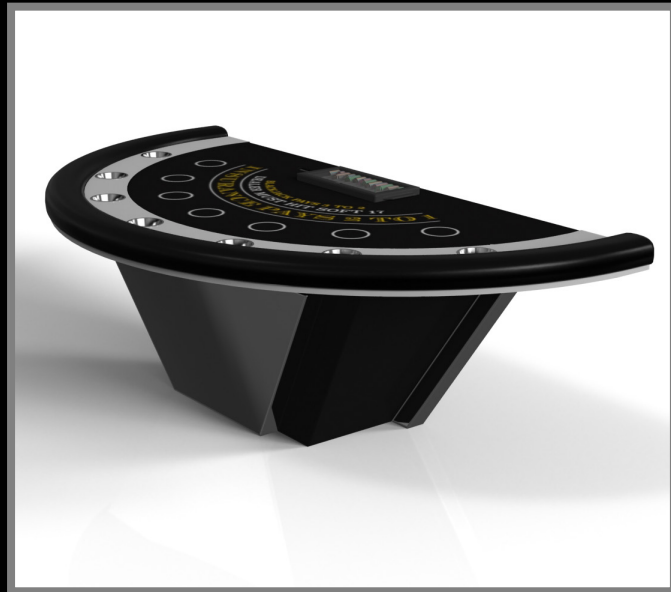

sleVcte

All models can be customized in your choice of bespoke sizes, colors, wood species, metals and finishes.

VOGUE

Handcrafted with clean lines, sharp angles, and a pyramid base, the Vogue table strikes the perfect balance between sport-inspired style and contemporary design. Timeless in its appeal and revered for its practicality and purpose, this custom table is beautifully crafted from solid maple wood saturated with oil stains that give it a cutting edge look.

All models can be customized in your choice of bespoke sizes, colors, wood species, metals and finishes.

VOLTA

Bring the energy and excitement of competitive gaming into your home or commercial space with this sleek Volta table. Constructed with a durable metal base, this table features a regulation game top and a singular base with overlapping details and smooth angles that evoke a modern, almost futuristic feel. From certain points of view, the base appears to be a solid block; from others it boasts a unique expression of negative space.