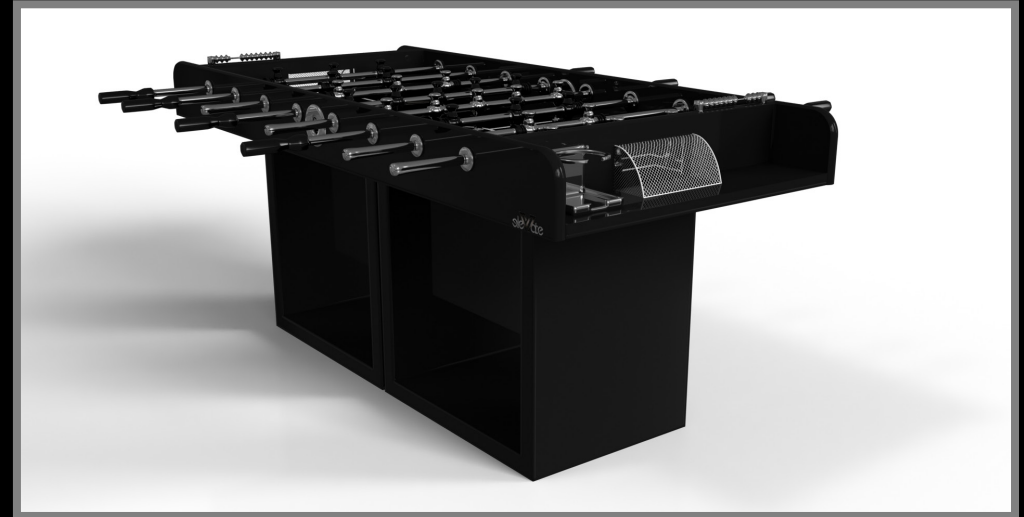

sleVcte

AMBROSIA

Supported by two rectangular open pedestals as the base, this handcrafted table is modern and minimalistic with its combination of simple, geometric forms. Viewed from the front, the use of negative space is evident; viewed from the side, the base appears to be one solid form. A hand-sanded hardwood top frames the impeccable game surface, allowing for the perfect combination of superior playability and irrefutable style.

All models can be customized in your choice of bespoke sizes, colors, wood species, metals and finishes.

sleVcte

BALUSTER

Two hand-sculpted legs bestow a sense of classic style upon this handcrafted table. This luxury wood game table features a smooth rectangular top perched upon two wide baluster column legs that mimic the curves and lines of crown molding. It's a sophisticated option designed for superior playability – and it's an easy addition to any room decorated with classic, traditional, or transitional decor.