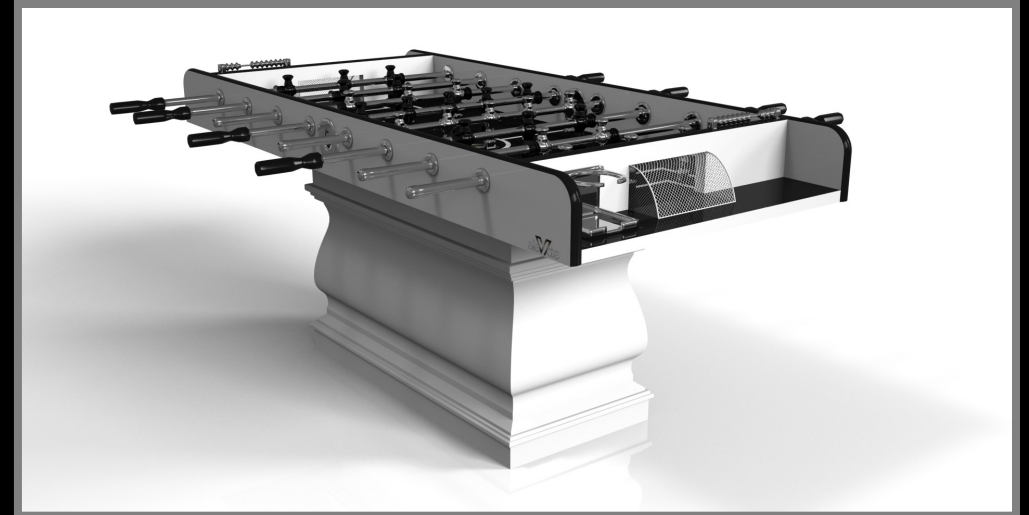

sleVcte

AMBROSIA

Supported by two rectangular open pedestals as the base, this handcrafted table is modern and minimalistic with its combination of simple, geometric forms. Viewed from the front, the use of negative space is evident; viewed from the side, the base appears to be one solid form. A hand-sanded hardwood top frames the impeccable game surface, allowing for the perfect combination of superior playability and irrefutable style.

All models can be customized in your choice of bespoke sizes, colors, wood species, metals and finishes.

sleVcte

BALUSTER

Two hand-sculpted legs bestow a sense of classic style upon this handcrafted table. This luxury wood game table features a smooth rectangular top perched upon two wide baluster column legs that mimic the curves and lines of crown molding. It's a sophisticated option designed for superior playability – and it's an easy addition to any room decorated with classic, traditional, or transitional decor.

All models can be customized in your choice of bespoke sizes, colors, wood species, metals and finishes.

sleVcte

BESO

With an open metal foundation, our Beso table is a unique expression of contemporary forms and negative space. This table is handcrafted by our master artisans with a rectangle-in-rectangle base that echoes the angles and edges of a regulation game top. The aesthetic is simple yet sleek, combining superior playability with uncompromised style.