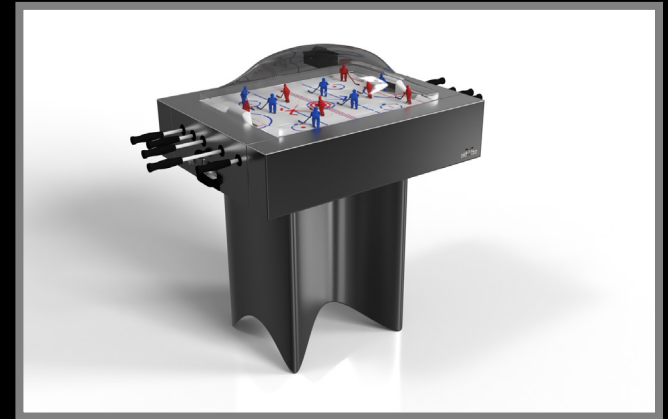

DRACO

All models can be customized in your choice of bespoke sizes, colors, wood species, metals and finishes.

sleVcte

ELLIPSE

Smooth curves create a sense of free-flowing movement, making the Ellipse table an elegant, eye-catching addition to any room. This luxury game table features a sturdy center base formed with purposeful precision to offer varied views from different angles.

ELLIPSE

All models can be customized in your choice of bespoke sizes, colors, wood species, metals and finishes.

KORS

The Kors table is a superior example of contrasting geometric forms. This table features an angular base that highlights the beauty of negative space from the front view. From the side view, it offers a completely different perspective with unexpected dimensional details that demand attention. The end result is a clean, modern design that offers equal parts style, sophistication, and superior playability.