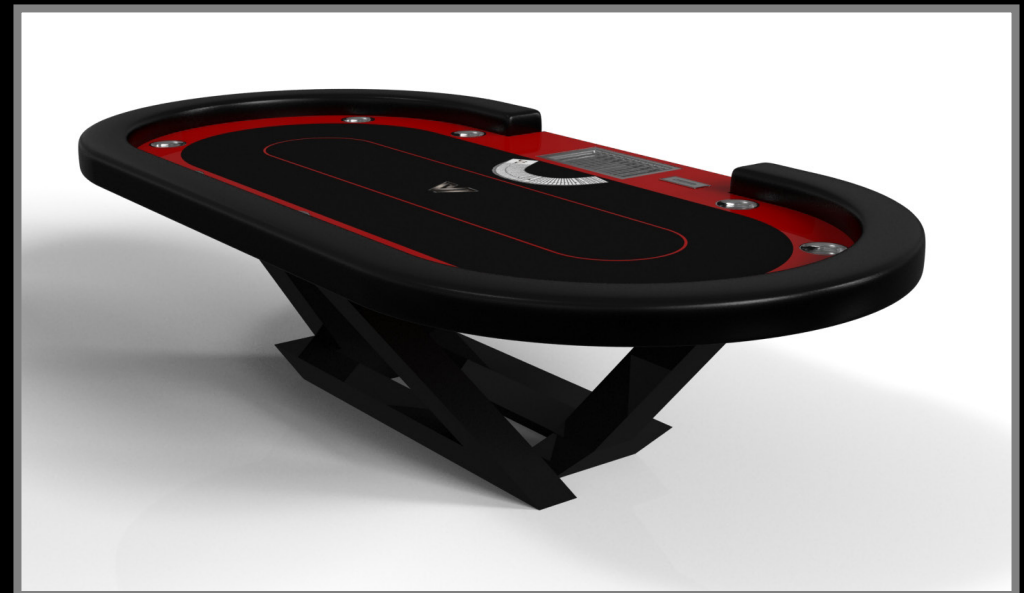

sleVcte

All models can be customized in your choice of bespoke sizes, colors, wood species, metals and finishes.

VOGUE

Handcrafted with clean lines, sharp angles, and a pyramid base, the Vogue table strikes the perfect balance between sport-inspired style and contemporary design. Timeless in its appeal and revered for its practicality and purpose, this custom table is beautifully crafted from solid maple wood saturated with oil stains that give it a cutting edge look.