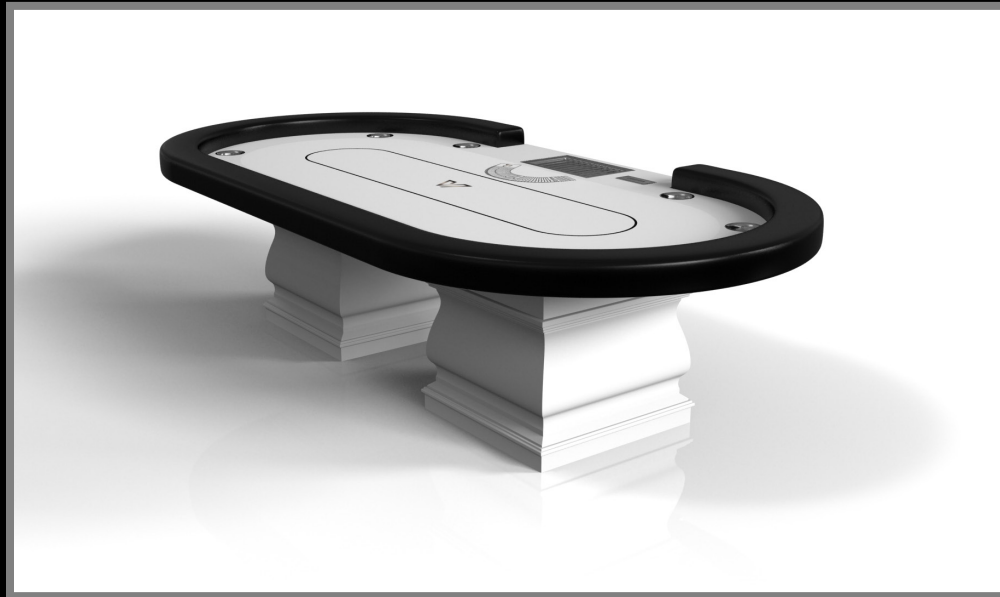

All models can be customized in your choice of bespoke sizes, colors, wood species, metals and finishes.

sleVcte

BALUSTER

Two hand-sculpted legs bestow a sense of classic style upon this handcrafted table. This luxury wood game table features a smooth rectangular top perched upon two wide baluster column legs that mimic the curves and lines of crown molding. It's a sophisticated option designed for superior playability – and it's an easy addition to any room decorated with classic, traditional, or transitional decor.

All models can be customized in your choice of bespoke sizes, colors, wood species, metals and finishes.

sleVcte

BESO

With an open metal foundation, our Beso table is a unique expression of contemporary forms and negative space. This table is handcrafted by our master artisans with a rectangle-in-rectangle base that echoes the angles and edges of a regulation game top. The aesthetic is simple yet sleek, combining superior playability with uncompromised style.