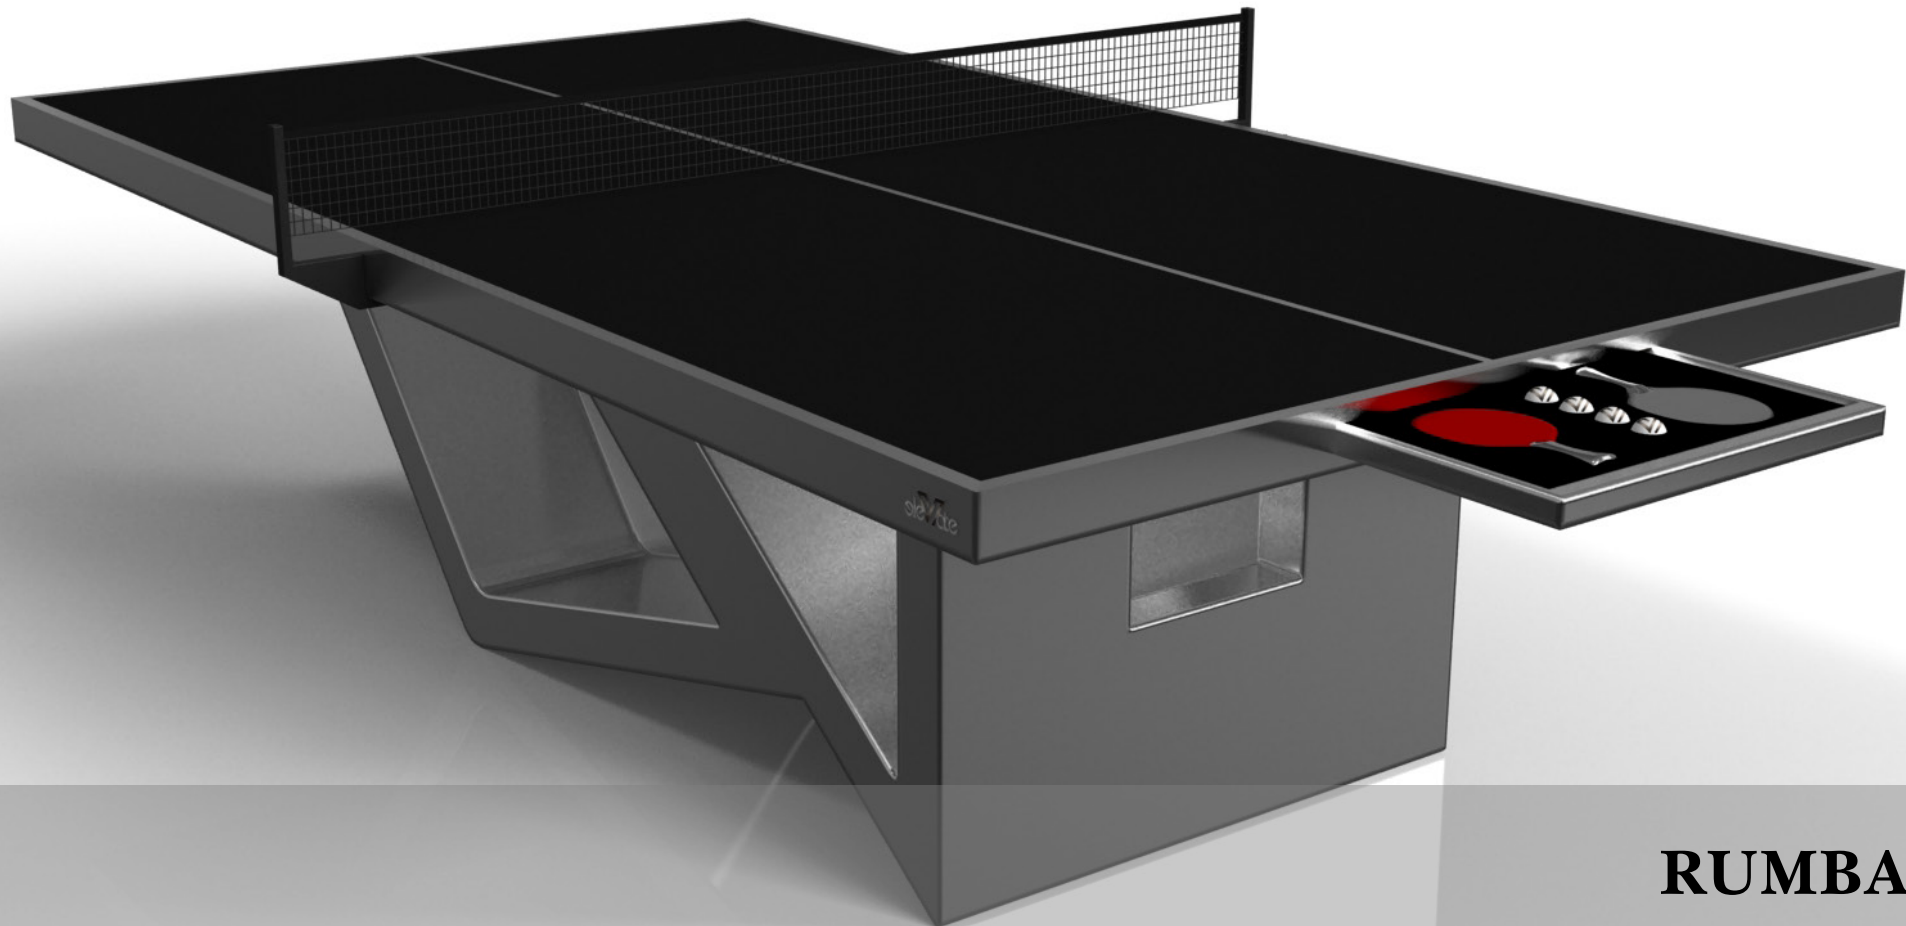

All models can be customized in your choice of bespoke sizes, colors, wood species, metals and finishes.

sleVcte

MAZE

With a combination of acute angles, smooth lines, and geometric configurations, the Maze table is characterized by a labyrinth-inspired base with a mystifying motif. Beautifully detailed with a smooth top, this luxury wooden table exudes cutting edge style and contemporary charm, making it a fascinating focal point in any room.

All models can be customized in your choice of bespoke sizes, colors, wood species, metals and finishes.

sleVcte

RUMBA

Drawing inspiration from the beauty of geometric forms, the Rumba table is characterized by a series of hollow and solid shapes that form an offset asymmetric base. Accented with a smooth top for entertaining, this custom table features a high-end designer appeal that coordinates seamlessly into any modern room design.

sleVcte

TRINITY

A contemporary composition of clean lines and sleek edges, the Trinity table is an elegant expression of modern design. Handcrafted from natural and sustainable woods, this table offers statement-making style with sharp angles that form three distinct triangles when viewed from the side. When viewed from each end, a Z-shaped pattern takes form, giving this high-end table a bold, geometric appeal that fits seamlessly into any modern room design.