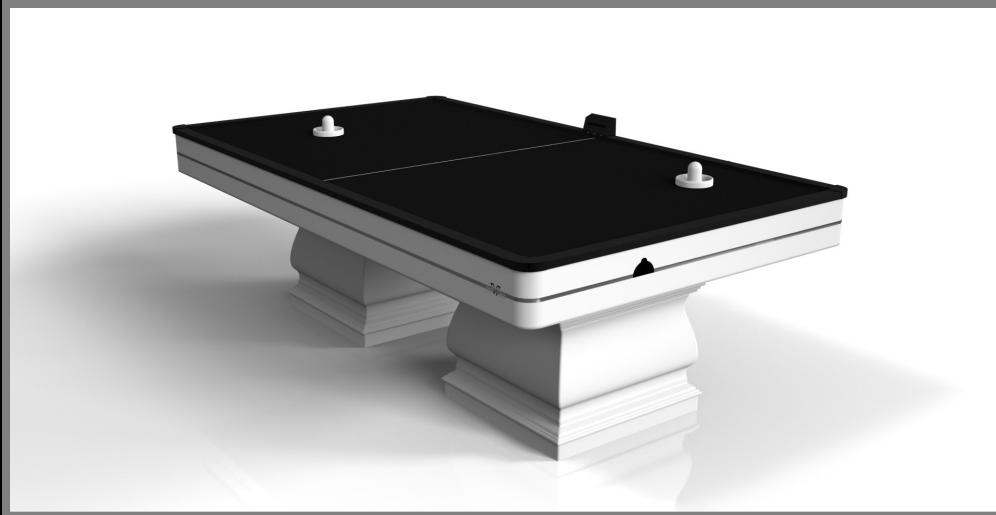

sleVcte

AMBROSIA

Supported by two rectangular open pedestals as the base, this handcrafted table is modern and minimalistic with its combination of simple, geometric forms. Viewed from the front, the use of negative space is evident; viewed from the side, the base appears to be one solid form. A hand-sanded hardwood top frames the impeccable game surface, allowing for the perfect combination of superior playability and irrefutable style.

All models can be customized in your choice of bespoke sizes, colors, wood species, metals and finishes.

sleVcte

BALUSTER

Two hand-sculpted legs bestow a sense of classic style upon this handcrafted table. This luxury wood game table features a smooth rectangular top perched upon two wide baluster column legs that mimic the curves and lines of crown molding. It's a sophisticated option designed for superior playability – and it's an easy addition to any room decorated with classic, traditional, or transitional decor.

All models can be customized in your choice of bespoke sizes, colors, wood species, metals and finishes.

sleVcte

BESO

With an open metal foundation, our Beso table is a unique expression of contemporary forms and negative space. This table is handcrafted by our master artisans with a rectangle-in-rectangle base that echoes the angles and edges of a regulation game top. The aesthetic is simple yet sleek, combining superior playability with uncompromised style.