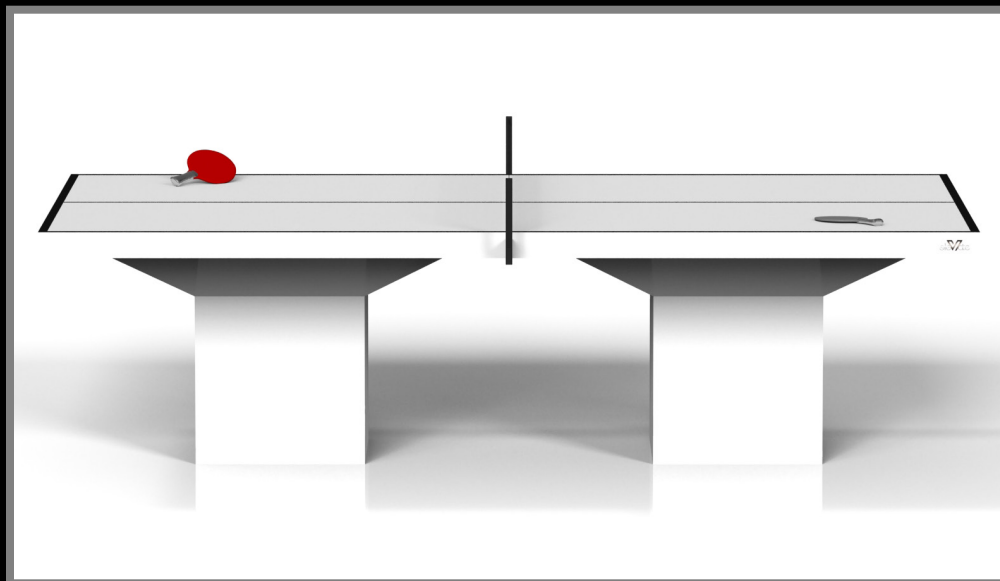

sleVate

All models can be customized in your choice of bespoke sizes, colors, wood species, metals and finishes.

TRESTLE

Minimalist design meets opulent elegance in the Trestle table. Detailed with a thick, sturdy top, this contemporary table is expertly crafted from oil-stained wood in a crisp and clean finish. Square block legs give it a stark, geometric look that contributes to its timeless appeal.

sleVcte

TRINITY

A contemporary composition of clean lines and sleek edges, the Trinity table is an elegant expression of modern design. Handcrafted from natural and sustainable woods, this table offers statement-making style with sharp angles that form three distinct triangles when viewed from the side. When viewed from each end, a Z-shaped pattern takes form, giving this high-end table a bold, geometric appeal that fits seamlessly into any modern room design.