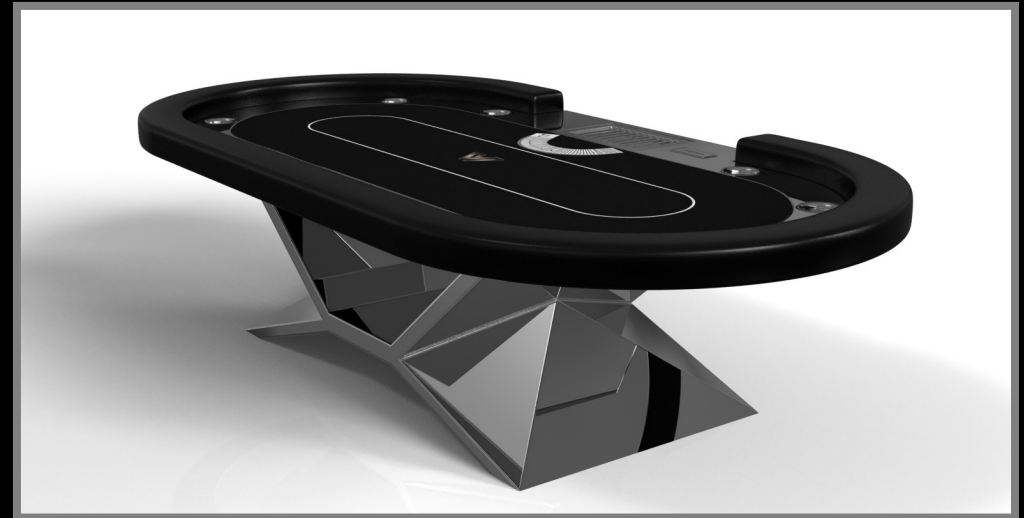

DRACO

All models can be customized in your choice of bespoke sizes, colors, wood species, metals and finishes.

sleVcte

ELLIPSE

Smooth curves create a sense of free-flowing movement, making the Ellipse table an elegant, eye-catching addition to any room. This luxury game table features a sturdy center base formed with purposeful precision to offer varied views from different angles.

ELLIPSE

All models can be customized in your choice of bespoke sizes, colors, wood species, metals and finishes.

KORS

The Kors table is a superior example of contrasting geometric forms. This table features an angular base that highlights the beauty of negative space from the front view. From the side view, it offers a completely different perspective with unexpected dimensional details that demand attention. The end result is a clean, modern design that offers equal parts style, sophistication, and superior playability.

All models can be customized in your choice of bespoke sizes, colors, wood species, metals and finishes.

LOUVE

Three solid pieces of wood seemingly float around a concealed center base, making the Louve table one of our most mind-bending designs. Crafted from solid wood, this contemporary table features a smooth hand-sanded finish with a tapered base that creates a timeless pyramidal form.